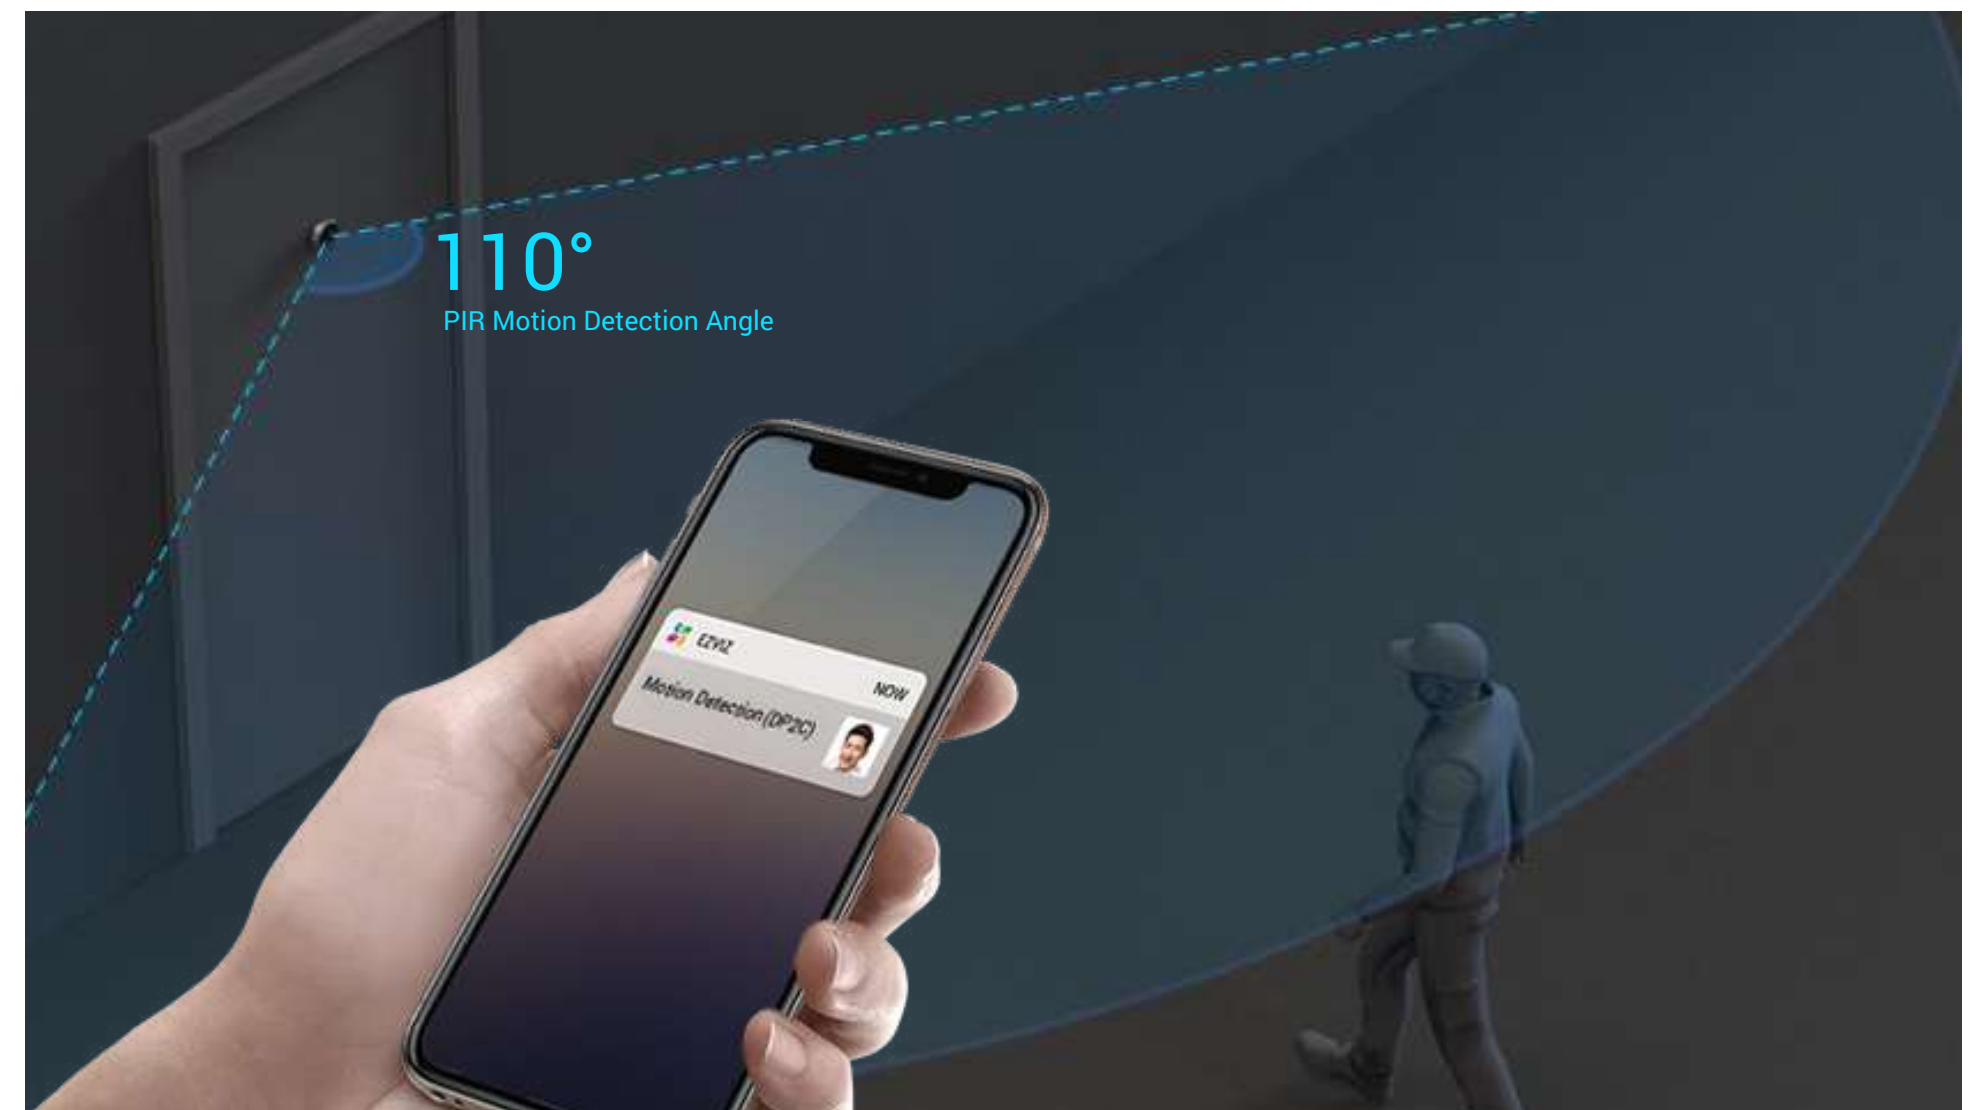

Silver

Golden

Upgrade your door viewer with 1080p video quality

The DP2C captures all front-door activities in FHD resolution, and allows real-time video viewing from both the EZVIZ App and the indoor color screen. The large, 4.3-inch screen is especially useful for the elderly and children, helping them to see who's outside more easily and clearly.

4.3-Inch Color Screen

It rings and lets you know who's knocking

When the visitor presses the doorbell button, you hear a pleasant ringtone thanks to the DP2C's built-in chime, and receive a real-time video call on your phone. This way, you'll know how to respond even before you get the door.

Smarter detection with real-time alerts

Do you get worried about your home while you're away? The DP2C ensures you get mobile alerts about any front-door visitors right away, thanks to its PIR motion detection feature.

Brilliant vision to reduce blind spots, even in dim light

The DP2C provides optimal visual coverage with its 155-degree ultra-wide-angle lens, and renders sharp night vision of objects up to 5 meters away. It is also smart enough to automatically shift between day and night modes.