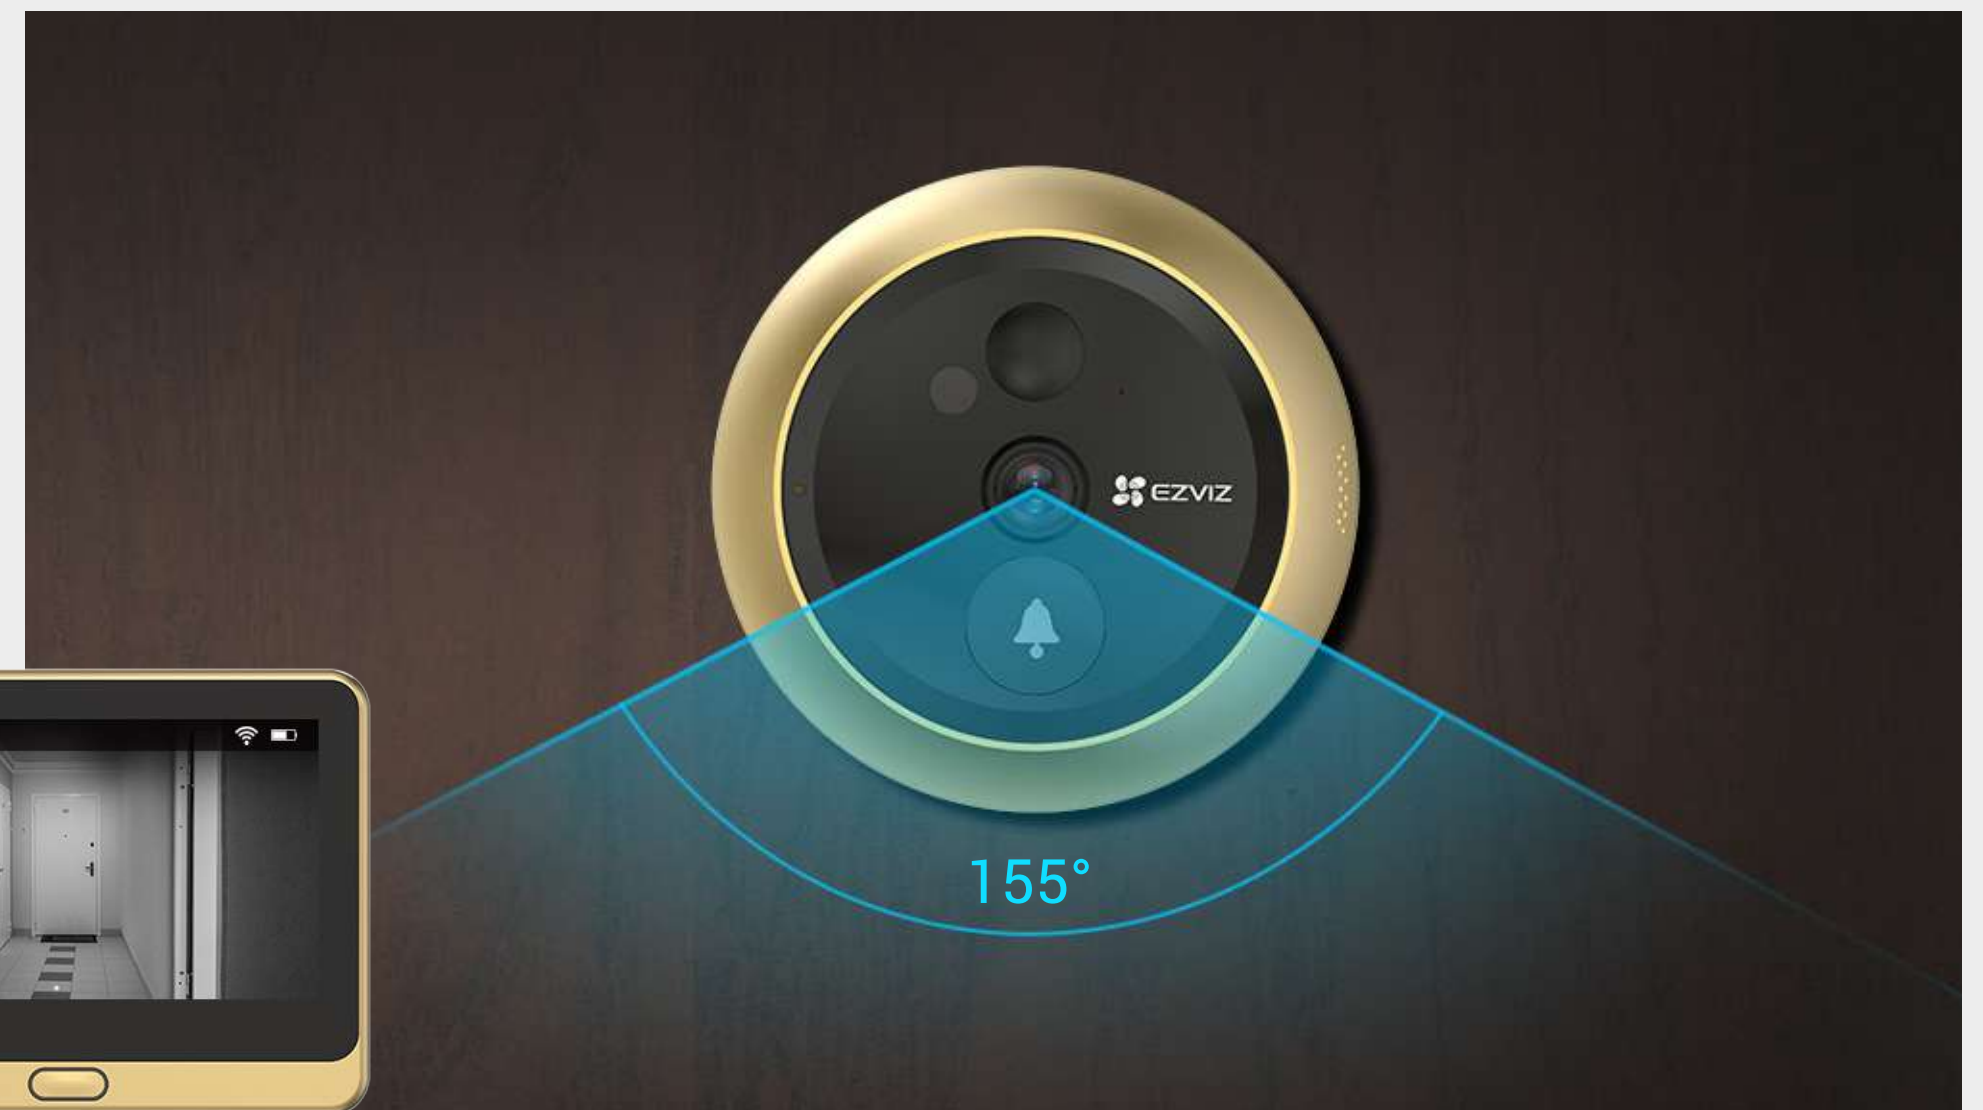

Silver

Golden

Upgrade your door viewer with 1080p video quality

The DP2C captures all front-door activities in FHD resolution, and allows real-time video viewing from both the EZVIZ App and the indoor color screen. The large, 4.3-inch screen is especially useful for the elderly and children, helping them to see who's outside more easily and clearly.

4.3-Inch Color Screen

It rings and lets you know who's knocking

When the visitor presses the doorbell button, you hear a pleasant ringtone thanks to the DP2C's built-in chime, and receive a real-time video call on your phone. This way, you'll know how to respond even before you get the door.

Smarter detection with real-time alerts

Do you get worried about your home while you're away? The DP2C ensures you get mobile alerts about any front-door visitors right away, thanks to its PIR motion detection feature.

Brilliant vision to reduce blind spots, even in dim light

The DP2C provides optimal visual coverage with its 155-degree ultra-wide-angle lens, and renders sharp night vision of objects up to 5 meters away. It is also smart enough to automatically shift between day and night modes.