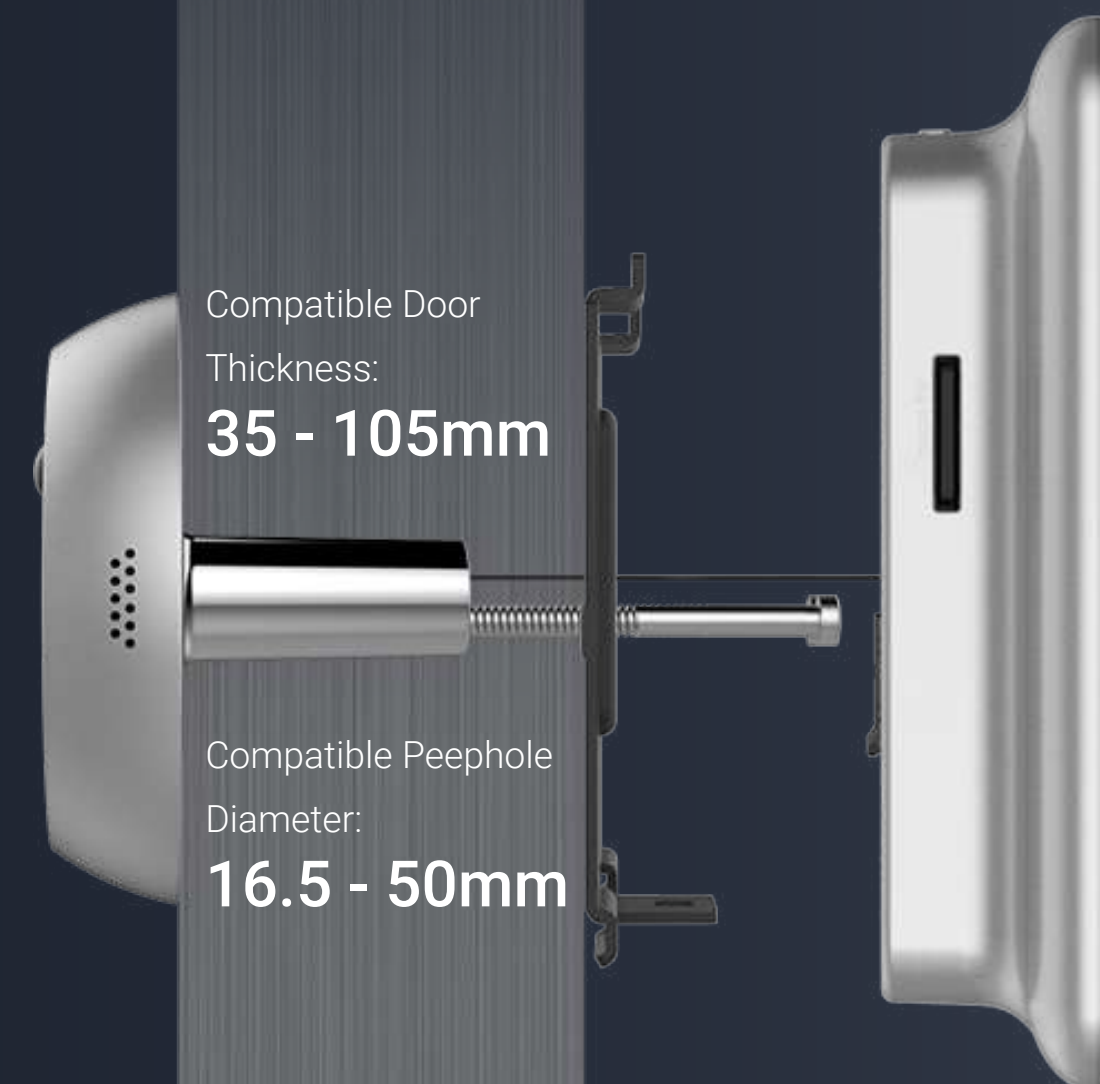

Whether you live in an apartment with a narrow hallway, or a house with a large front yard, you can always customize your alert trigger conditions by selecting one of the three levels of detection sensitivity.

Brilliant vision to reduce blind spots, even in dim light

The DP2C provides optimal visual coverage with its 155-degree ultra-wide-angle lens, and renders sharp night vision of objects up to 5 meters away. It is also smart enough to automatically shift between day and night modes.

Sturdy and stylish design

Thoughtfully designed, the DP2C fits seamlessly into your door with easy installation. The exterior camera features an anti-prying design so it's fully tamperproof, protecting your family's privacy.