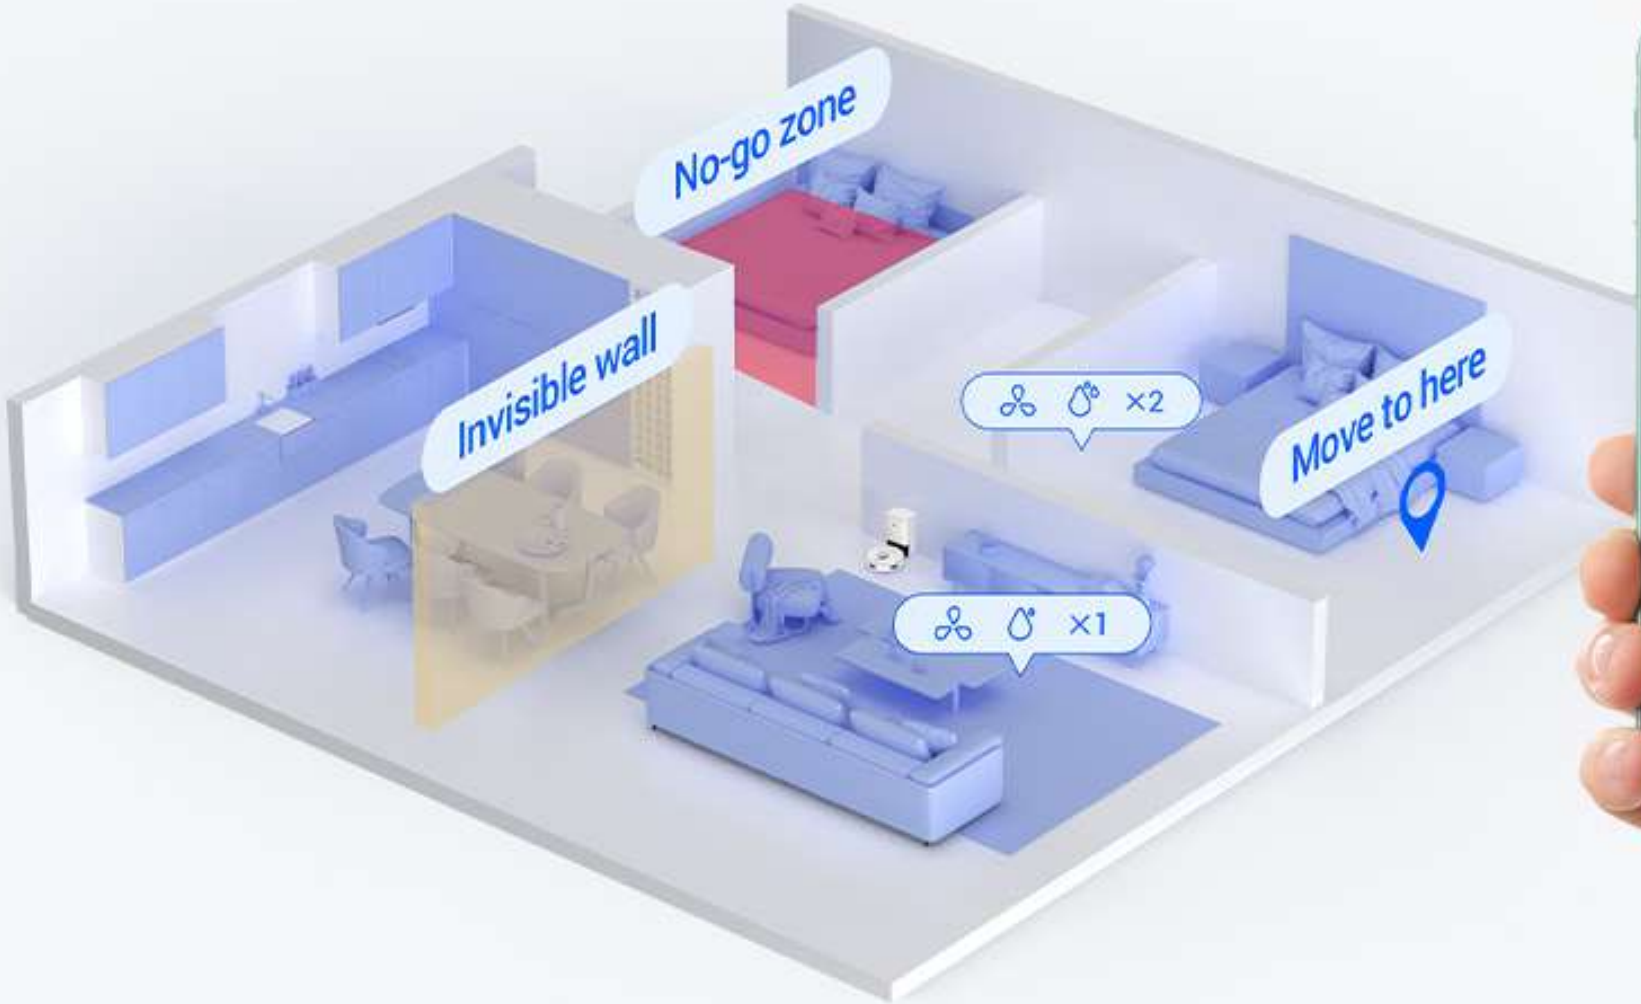

To pull dust and hair up from carpets, the RE4 Plus automatically increases its suction power after detecting its arrival on the carpeted area.

Navigate your home in a smart way

Featuring LDS LiDAR and infrared detectors, the RE4 Plus strategically avoids obstacles and plans the most effective cleaning route in even complex environments.

Carpet
Detection

Drop-Sensing
Technology

Obstacle
Avoidance

Obstacle
Crossing

Customize home cleaning with ease

In addition to quickly mapping out your home, the RE4 Plus also smartly adapts to everyday changes, delivering tailored cleaning experience for every home. Using EZVIZ App, you can customize floor plans easily for different areas and rooms, or set up cleaning missions for the whole home.