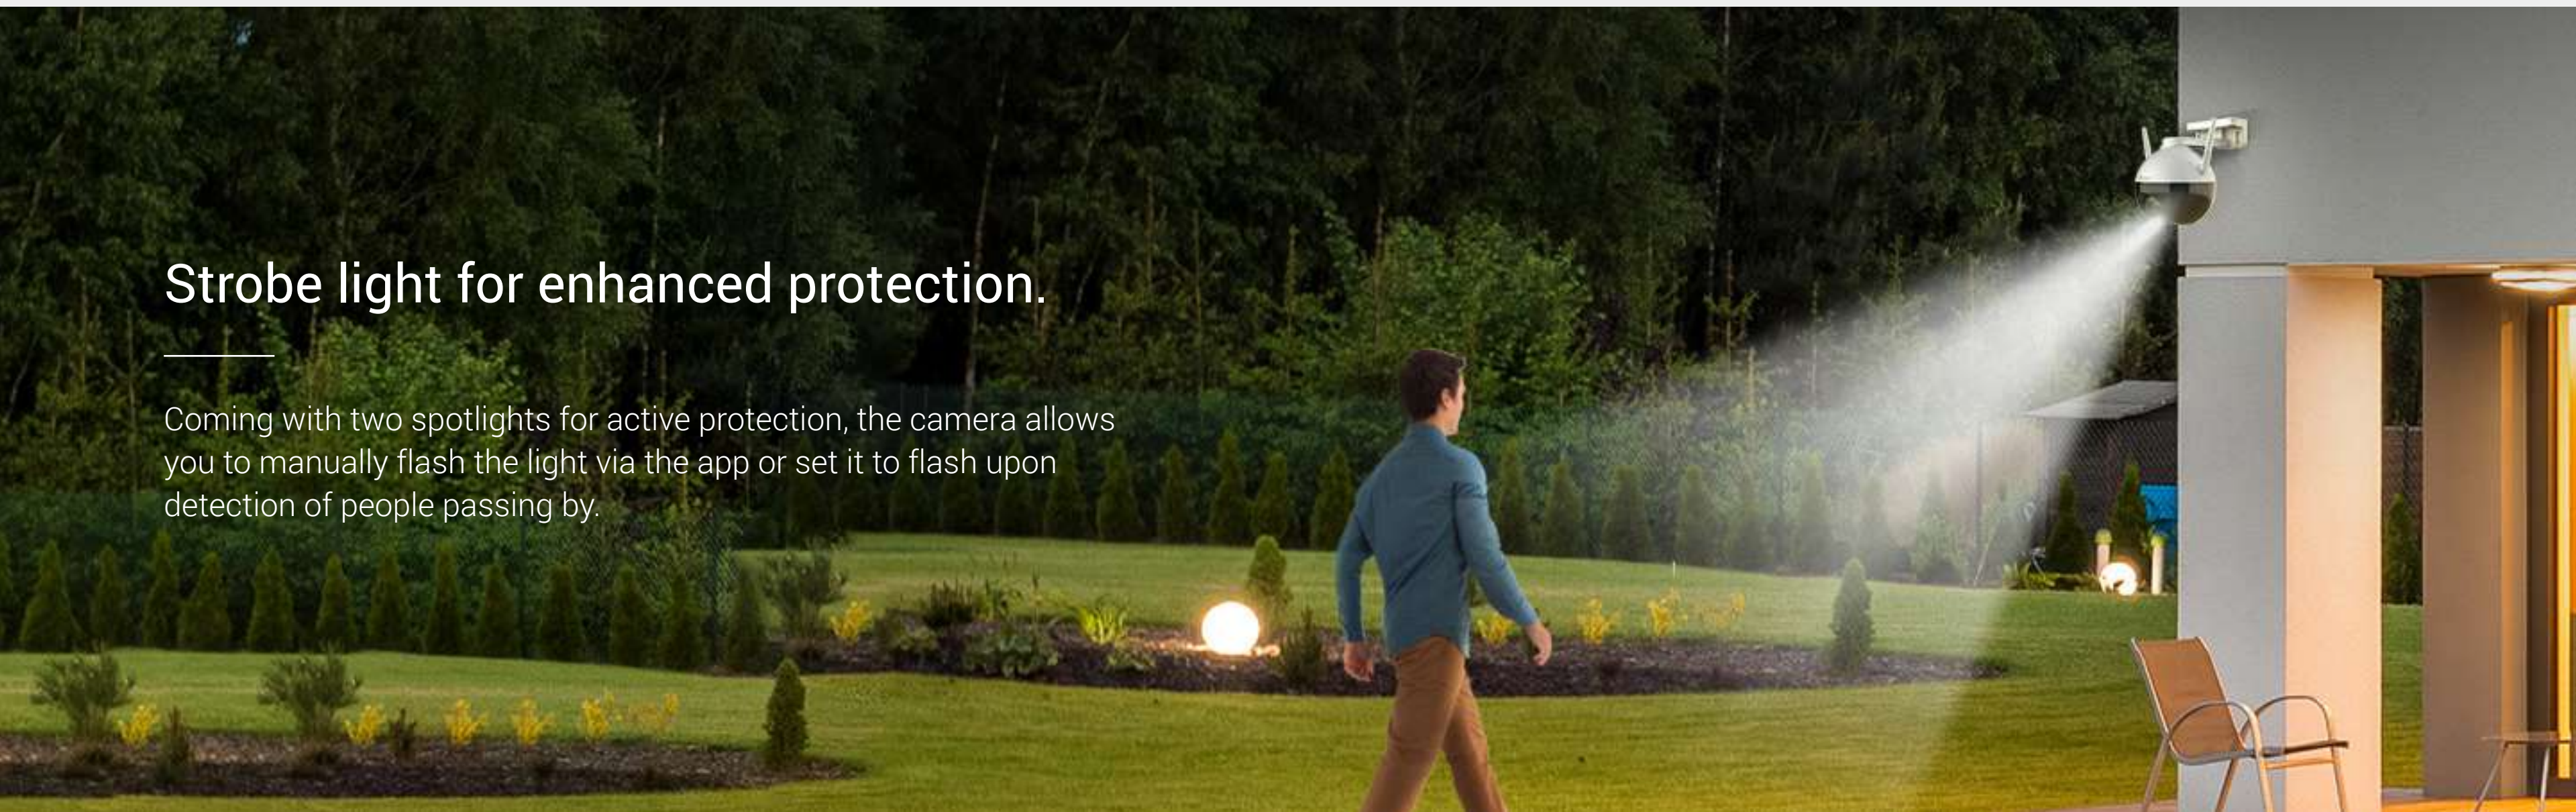

### Break the sight boundaries.

The C8C is EZVIZ's first outdoor WiFi Pan/Tilt Camera, a giant breakthrough combining an exquisite design with comprehensive functionality. Capturing more details than ordinary outdoor cameras do, this camera ensures reliable, all-around outdoor protection.

## A better day begins with better vision.

Your surroundings are covered with this outdoor pan/tilt camera. With a 352° horizontal rotation and 95° vertical rotation, the C8C gives you an easy overview of all that's around you. And the EZVIZ App puts it all right on your smartphone or mobile device.

## AI-powered person detection.

---

Smarter than ever! As an upgrade from simple motion detection, the embedded AI algorithm intelligently detects the motion of human shapes in real time. When people enter your customized detection area, you will be alerted immediately.

## Strobe light for enhanced protection.

---

Coming with two spotlights for active protection, the camera allows you to manually flash the light via the app or set it to flash upon detection of people passing by.