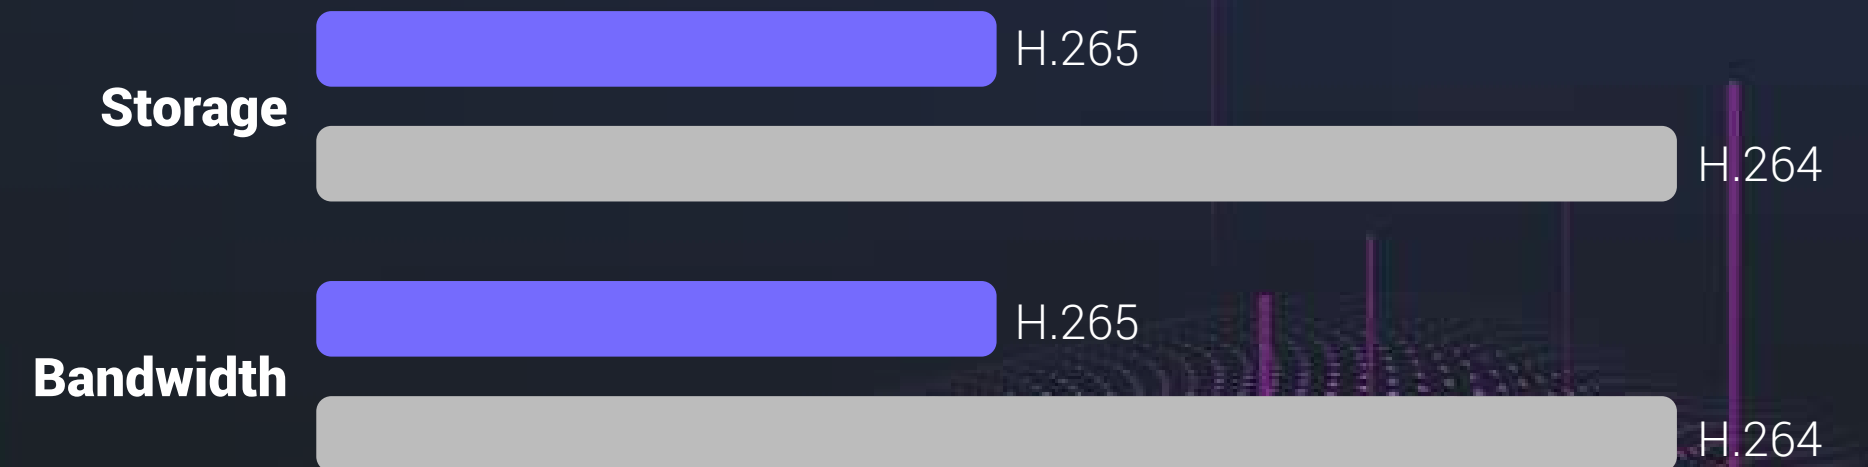

## H.265 video technology.

The C8C features the advanced H.265 video compression technology, achieving better video quality with only half the bandwidth and half the storage space of the previous video compression standard (H.264).