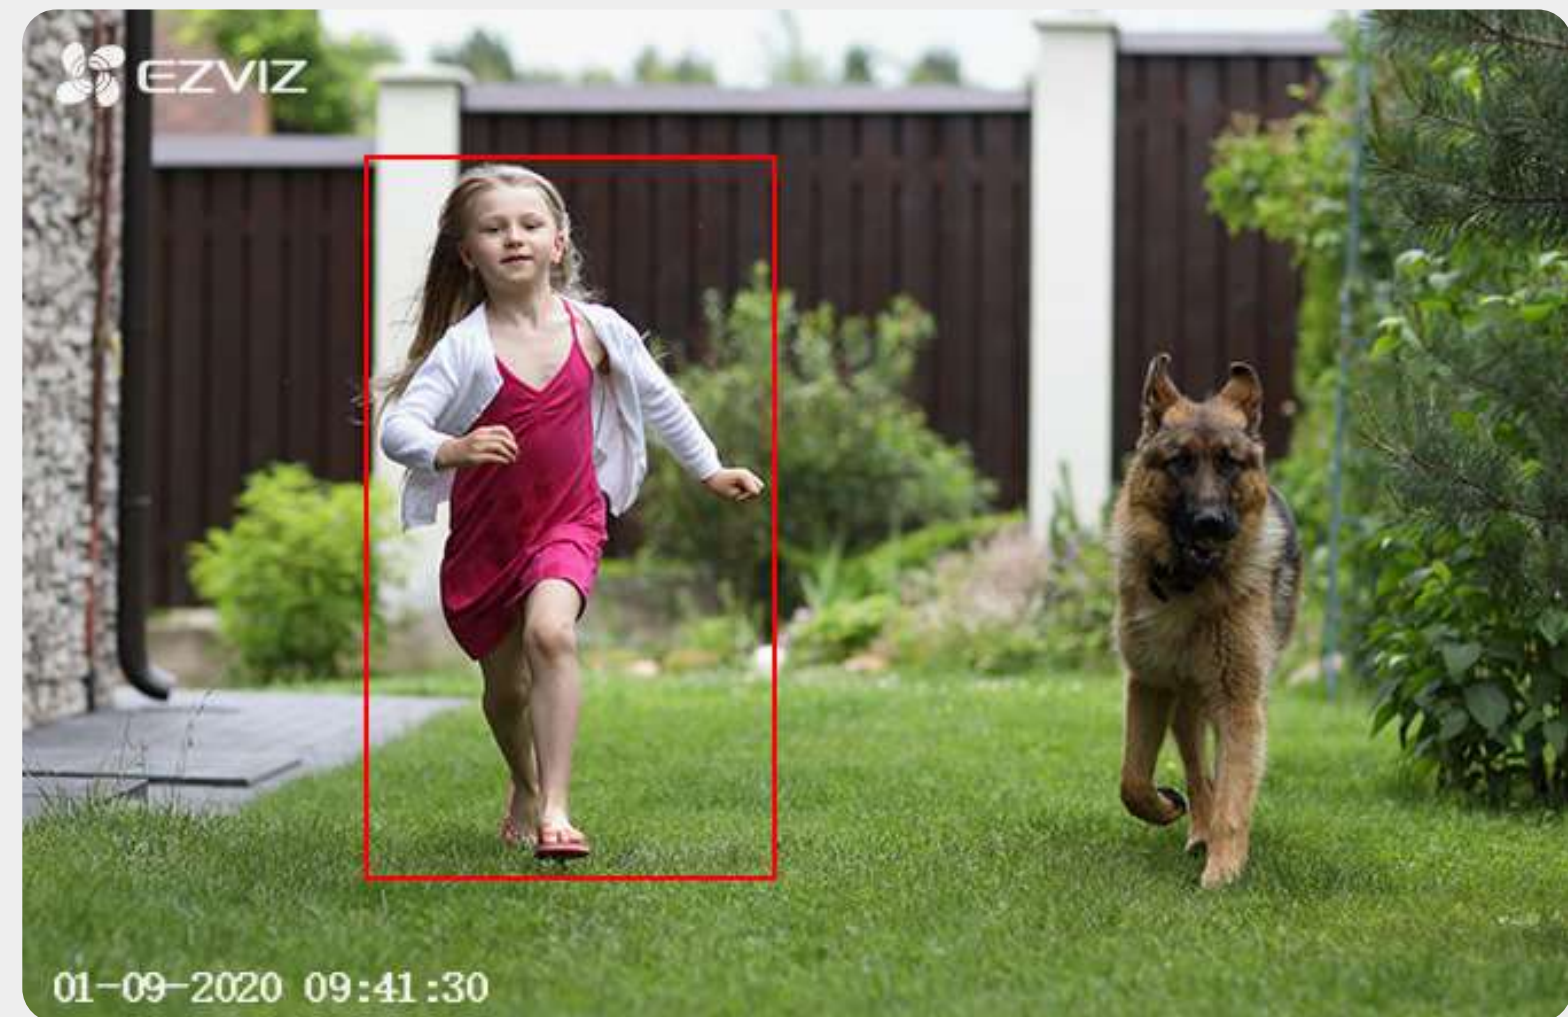

## See everything in clear detail.

This camera captures 1080p high-definition video and images, recording every moment with sharp clarity.

## A better day begins with better vision.

Your surroundings are covered with this outdoor pan/tilt camera. With a 352° horizontal rotation and 95° vertical rotation, the C8C gives you an easy overview of all that's around you. And the EZVIZ App puts it all right on your smartphone or mobile device.

## AI-powered person detection.

---

Smarter than ever! As an upgrade from simple motion detection, the embedded AI algorithm intelligently detects the motion of human shapes in real time. When people enter your customized detection area, you will be alerted immediately.

## Strobe light for enhanced protection.

---

Coming with two spotlights for active protection, the camera allows you to manually flash the light via the app or set it to flash upon detection of people passing by.