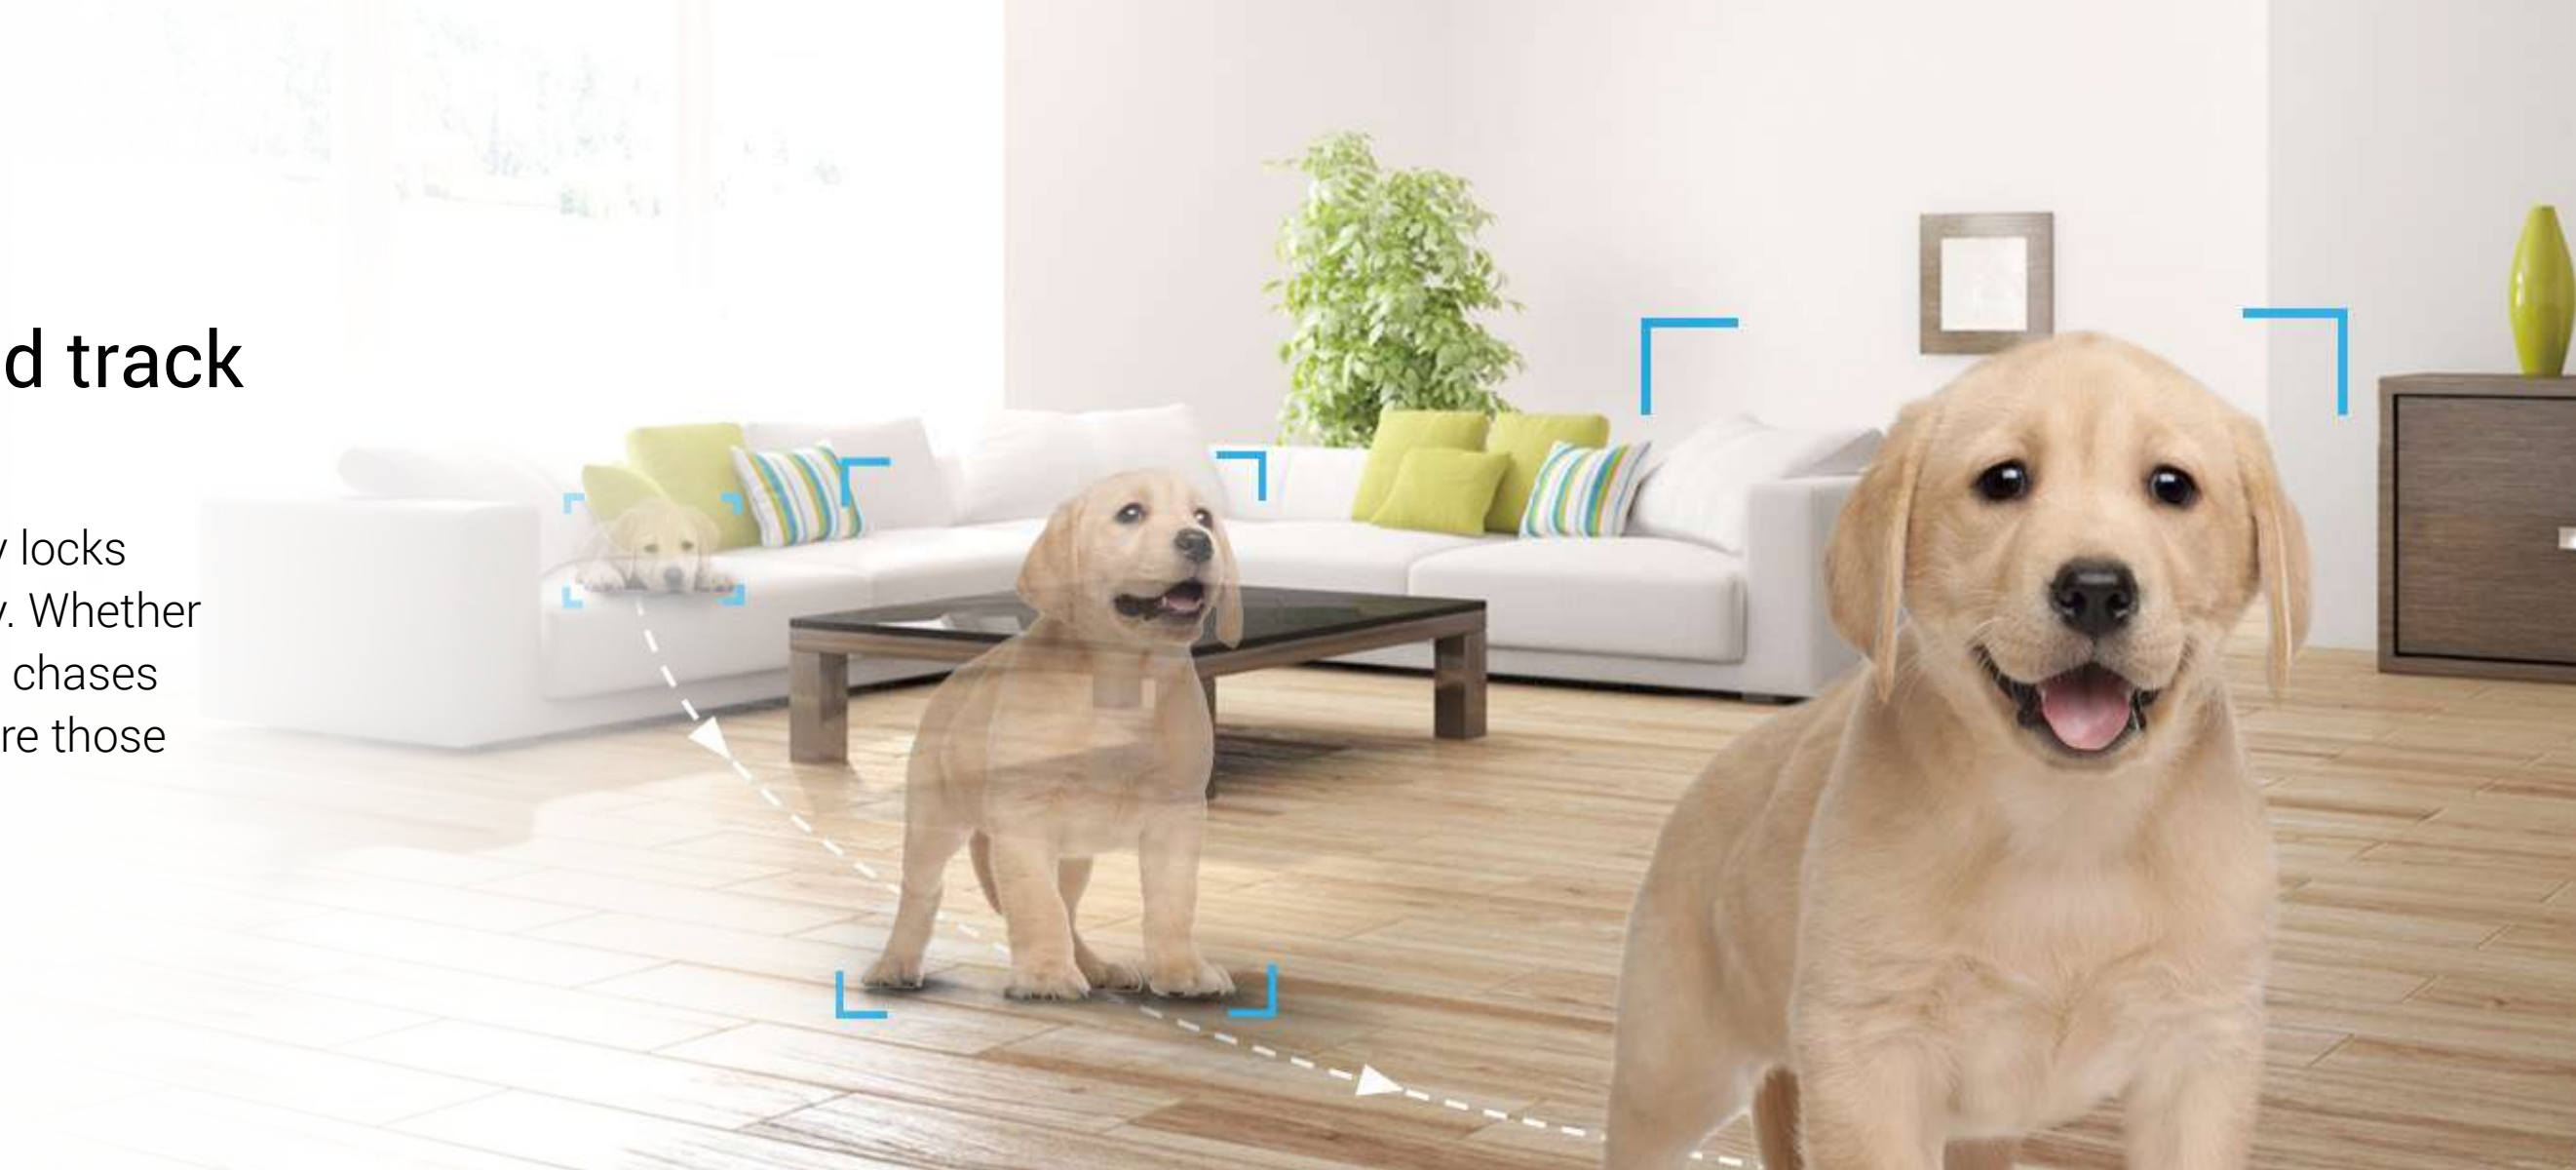

H6c

Pan & Tilt Smart Home Camera

See wider, protect better, care more

It's a simply flexible camera that you can set up indoors as a pet or baby monitor, or use it to add an extra layer of protection in your home. Unlike many cameras that only record at a fixed viewing angle, the H6c rotates to take in a panoramic view in sharp clarity, and can even detect and track motions in a smart way. With the help of the H6c, nothing in a large room will easily escape your attention.

Supports MicroSD
Card (Up to 256 GB) &
EZVIZ CloudPlay Storage¹

Great vision is the key to reliable protection

Whole-room coverage is a breeze. The H6c helps you keep eyes-open-wide on your indoor space, so even when your cat starts playing hide-and-seek, you can rotate the camera to find where it is. It also renders evenly exposed, clear black-and-white night vision, thanks to its built-in infrared LEDs, so you can enjoy peace of mind while you sleep.

01 360° vision to reduce blind spots

02 Protection lasts, even overnight

Smart enough to detect and track

Upon motion detection, the H6c automatically locks on the subject and rotates to track the activity. Whether your toddler walks by the camera, or your dog chases its toy across the room, the camera will capture those precious moments.

See and talk, from anywhere

Talk to your loved ones and deter unwelcome strangers – all by using the H6c's two-way communication feature. Using the EZVIZ App on your mobile device, you can easily and conveniently enjoy communication wherever you might be.