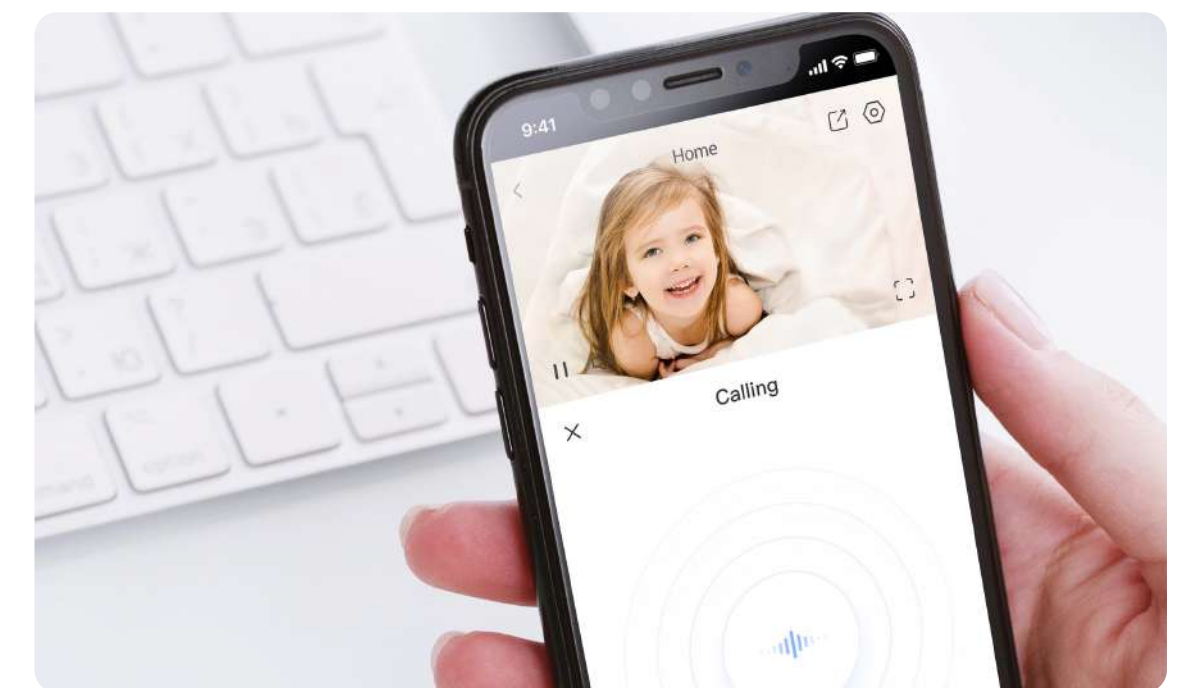

H6c

Pan & Tilt Smart Home Camera

See wider, protect better, care more

It's a simply flexible camera that you can set up indoors as a pet or baby monitor, or use it to add an extra layer of protection in your home. Unlike many cameras that only record at a fixed viewing angle, the H6c rotates to take in a panoramic view in sharp clarity, and can even detect and track motions in a smart way. With the help of the H6c, nothing in a large room will easily escape your attention.

Supports MicroSD
Card (Up to 256 GB) &
EZVIZ CloudPlay Storage¹

Great vision is the key to reliable protection

Whole-room coverage is a breeze. The H6c helps you keep eyes-open-wide on your indoor space, so even when your cat starts playing hide-and-seek, you can rotate the camera to find where it is. It also renders evenly exposed, clear black-and-white night vision, thanks to its built-in infrared LEDs, so you can enjoy peace of mind while you sleep.

01 360° vision to reduce blind spots

02 Protection lasts, even overnight

Smart enough to detect and track

Upon motion detection, the H6c automatically locks on the subject and rotates to track the activity. Whether your toddler walks by the camera, or your dog chases its toy across the room, the camera will capture those precious moments.

See and talk, from anywhere

Talk to your loved ones and deter unwelcome strangers – all by using the H6c's two-way communication feature. Using the EZVIZ App on your mobile device, you can easily and conveniently enjoy communication wherever you might be.