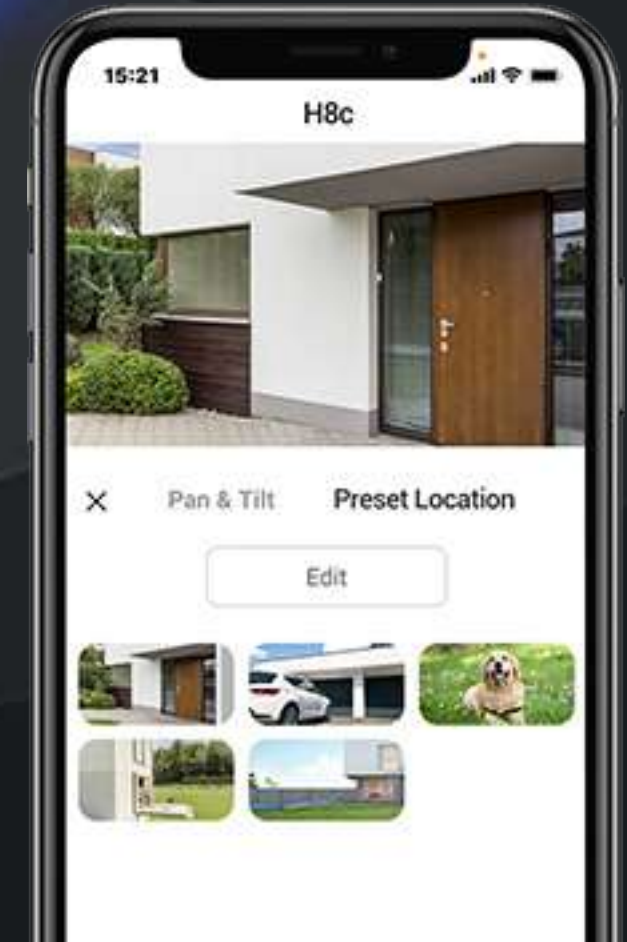

350°
Horizontal

80°
Vertical

Detect and track the crucial moments

The H8c distinguishes people from pets or insignificant moving objects. When human activity gets detected, the camera will lock on the target and automatically rotate to follow the movement. Nothing will easily escape your attention.

AI-Powered Human Shape Detection

Human Motion Auto-Tracking

No Subscription Fee

A vigilant guard who works around the clock

The camera features the active defense function to provide an extra layer of protection. Upon detection of intruders, the camera will set off a loud siren and flash two dazzling spotlights³ to let uninvited visitors know they have been detected.

Pin down the spots that matter to you most

No matter how complicated the tracking is, the camera always knows its way back to your preferred viewing angle. You can pinpoint up to 12 angles via the EZVIZ App. Just click on your pre-set dots and the camera will automatically resume its place.

Front Door

Front Yard

Garage

How can I help you?

You have a delivery

Hear and speak with visitors as if you were there

With the H8c, you can simply use your smartphone to hear and speak to a deliveryman, greet guests, or ask strangers to leave your property – even if you're not home.