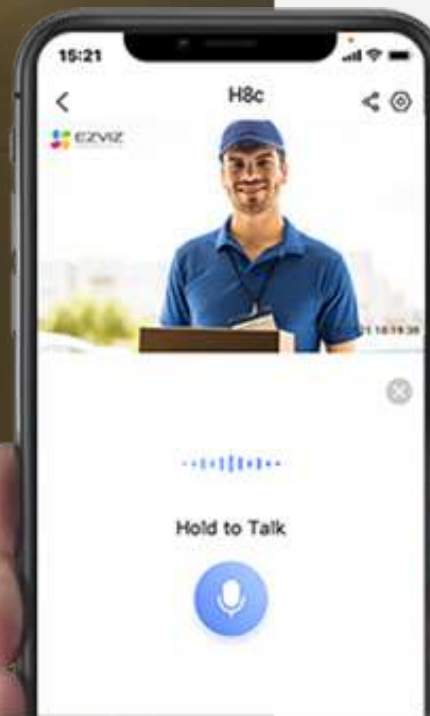

350°
Horizontal

80°
Vertical

Detect and track the crucial moments

The H8c distinguishes people from pets or insignificant moving objects. When human activity gets detected, the camera will lock on the target and automatically rotate to follow the movement. Nothing will easily escape your attention.

Pin down the spots that matter to you most

No matter how complicated the tracking is, the camera always knows its way back to your preferred viewing angle. You can pinpoint up to 12 angles via the EZVIZ App. Just click on your pre-set dots and the camera will automatically resume its place.

Front Door

Front Yard

Garage

How can I help you?

You have a delivery

Hear and speak with visitors as if you were there

With the H8c, you can simply use your smartphone to hear and speak to a deliveryman, greet guests, or ask strangers to leave your property – even if you're not home.

Designed to make protection last all night

01 Impressive, far-reaching night vision

The H8c camera ensures that no one sneaks in under the cover of darkness. It helps you see far enough to know what's going on around your home.