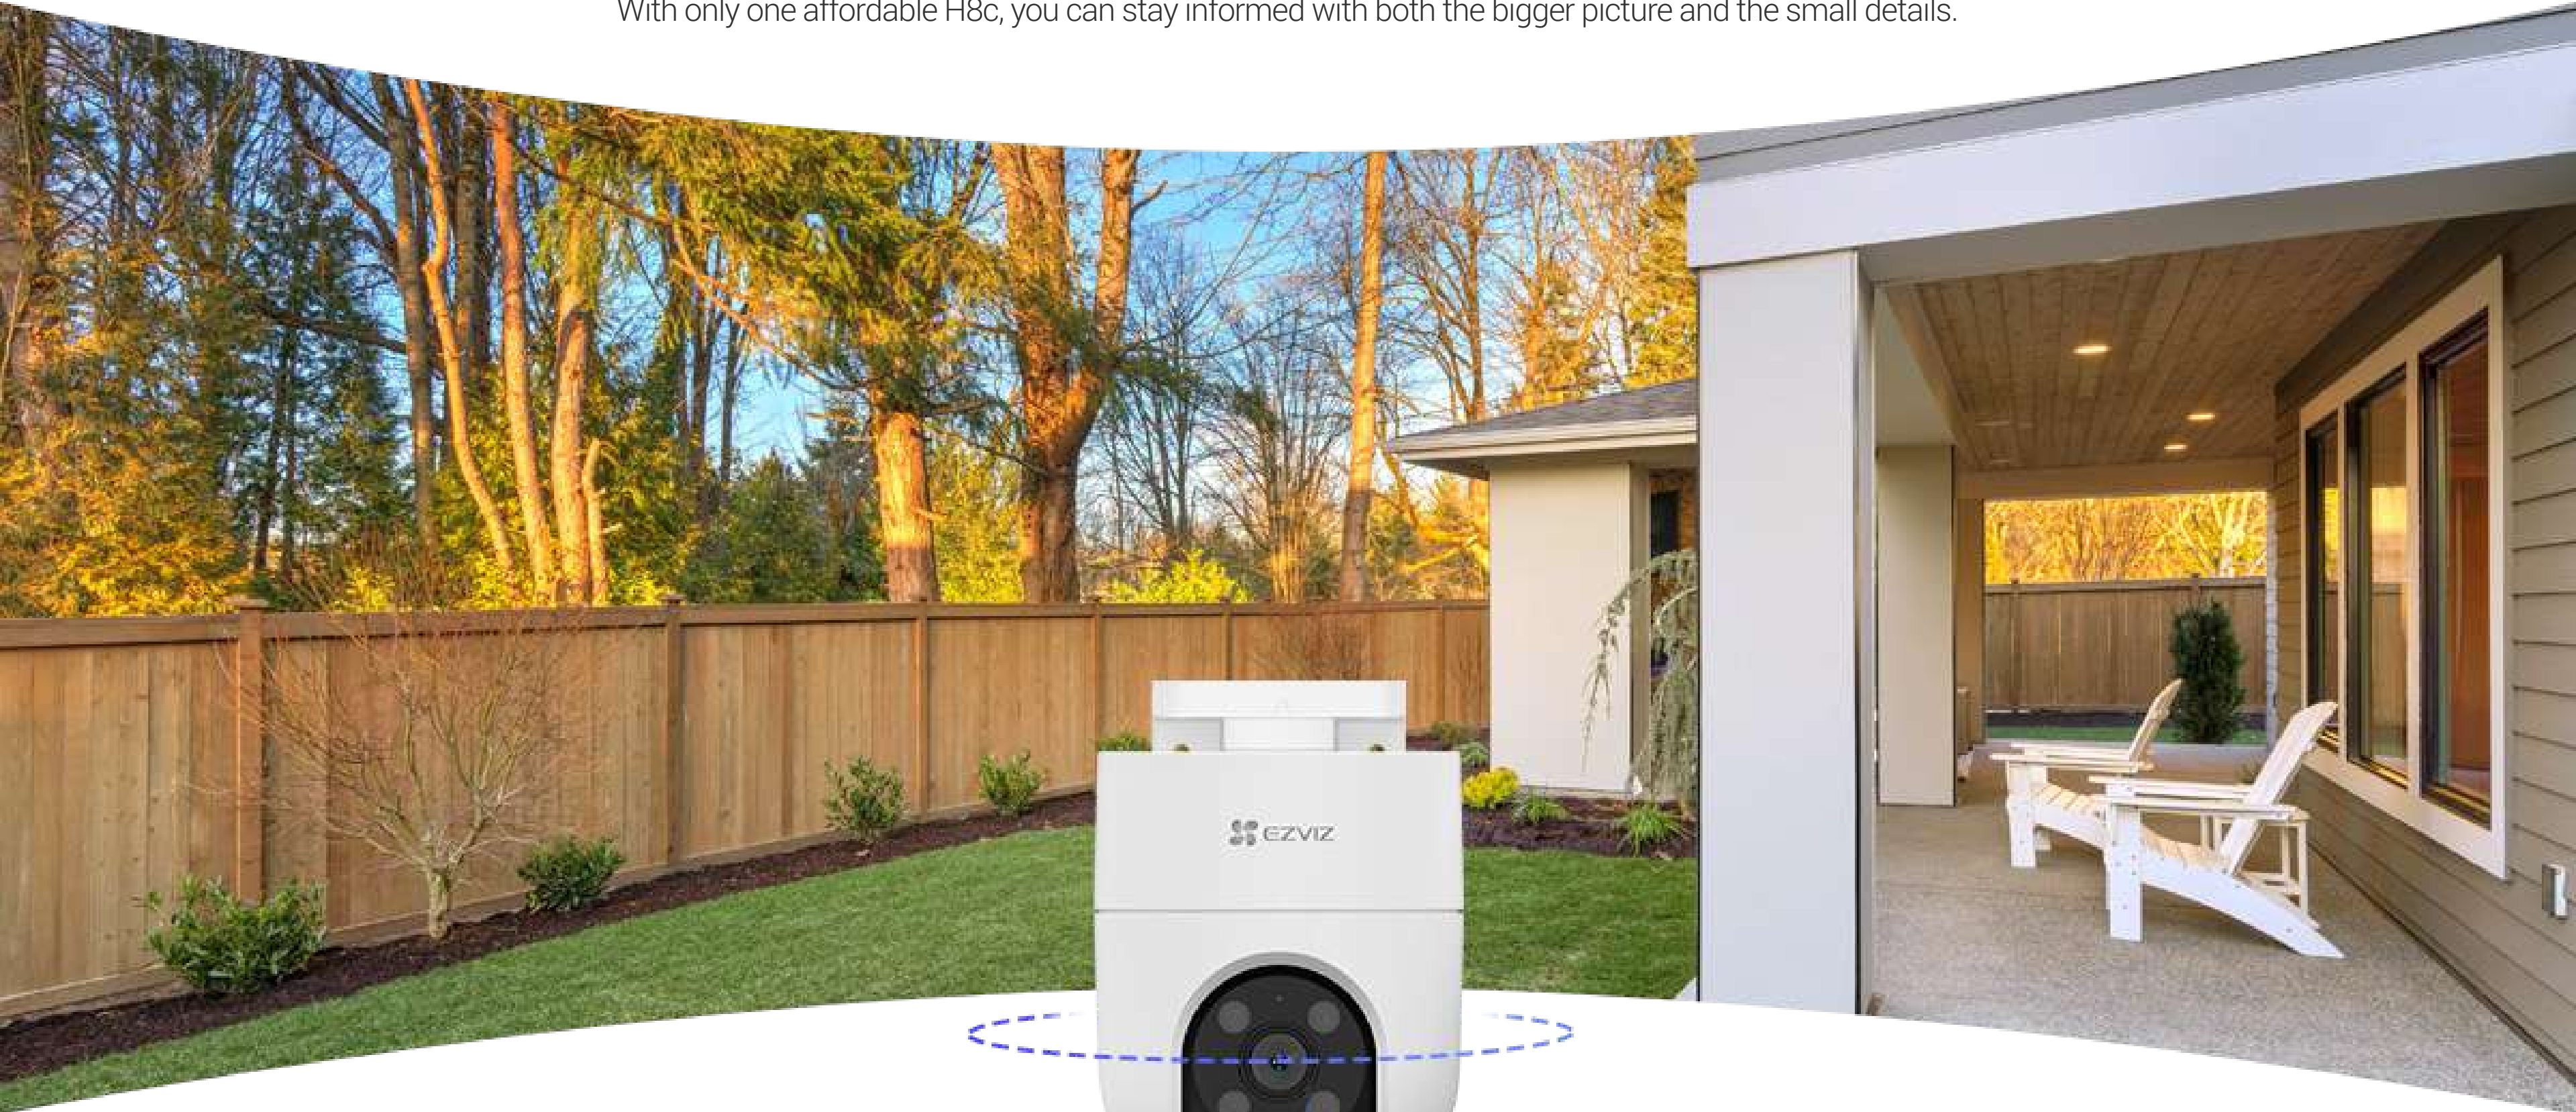

1080P

1080p Resolution

360° Panoramic Coverage

Color Night Vision

AI-Powered Human Shape Detection

Auto-Tracking

One-Click Return to Pre-Set Directions

Weatherproof Design

Active Defense with Siren and Strobe Light

Two-Way Talk

H.265

H.265 Video Technology

Smart Integration with Google Assistant & Amazon Alexa¹

Supports MicroSD Card (Up to 512 GB) & EZVIZ CloudPlay Storage²

Crisp, 360-degree vision means no gray areas

Can't get a wide enough picture with your current security camera? Hesitant about the huge investment on a multi-camera security system? The motorized H8c reduces blind spots in monitoring so you see every corner that matters. It renders sharp images in 1080p resolution, too. With only one affordable H8c, you can stay informed with both the bigger picture and the small details.

350°
Horizontal

80°
Vertical

Detect and track the crucial moments

The H8c distinguishes people from pets or insignificant moving objects. When human activity gets detected, the camera will lock on the target and automatically rotate to follow the movement. Nothing will easily escape your attention.