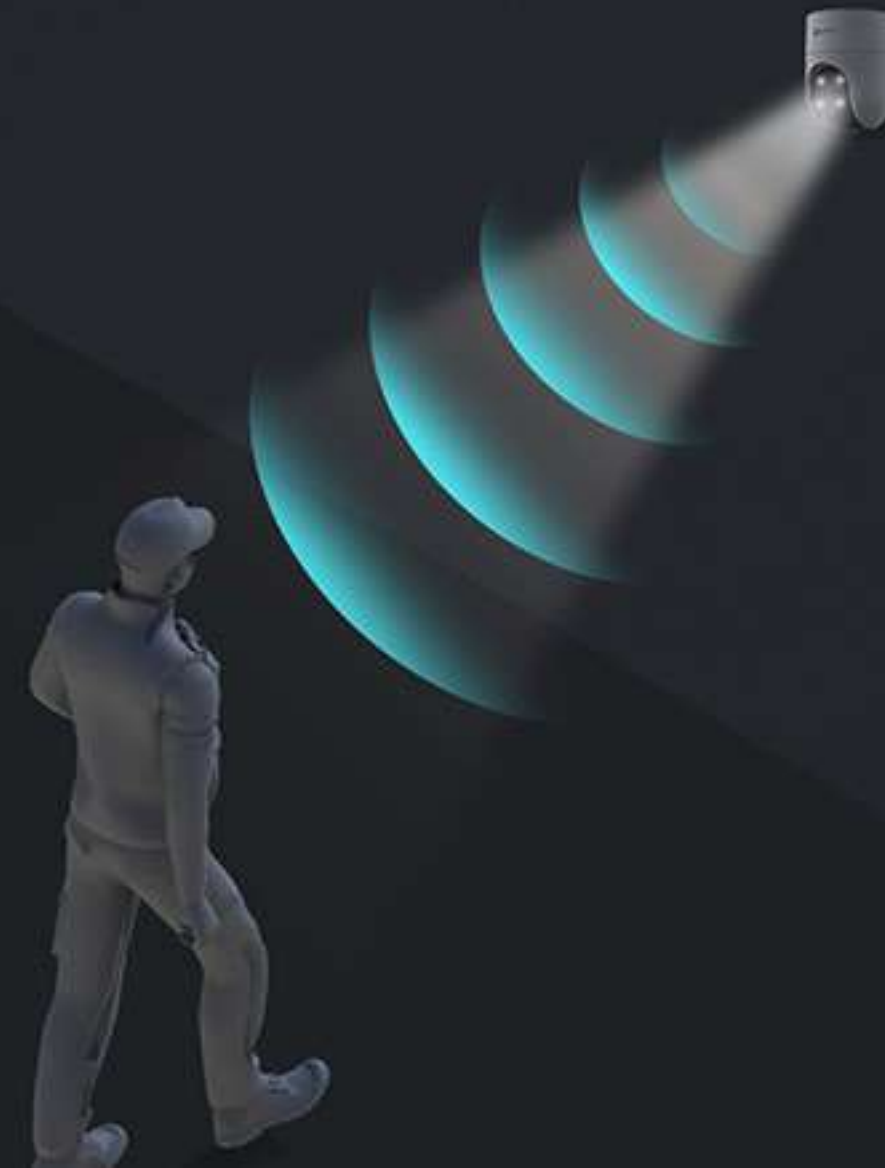

H8c

Pan & Tilt Wi-Fi Camera

360-degree protection that's simply smart

Inheriting the core technologies from EZVIZ's award-winning outdoor pan & tilt camera series, the H8c puts loads of smart features into a compact unit for simply smart home protection. This trusted, accessible camera is reliable in any weather and operates steadily on residential internet platforms.

350°
Horizontal

80°
Vertical

Detect and track the crucial moments

The H8c distinguishes people from pets or insignificant moving objects. When human activity gets detected, the camera will lock on the target and automatically rotate to follow the movement. Nothing will easily escape your attention.

AI-Powered Human Shape Detection

Human Motion Auto-Tracking

No Subscription Fee

A vigilant guard who works around the clock

The camera features the active defense function to provide an extra layer of protection. Upon detection of intruders, the camera will set off a loud siren and flash two dazzling spotlights³ to let uninvited visitors know they have been detected.

Pin down the spots that matter to you most

No matter how complicated the tracking is, the camera always knows its way back to your preferred viewing angle. You can pinpoint up to 12 angles via the EZVIZ App. Just click on your pre-set dots and the camera will automatically resume its place.