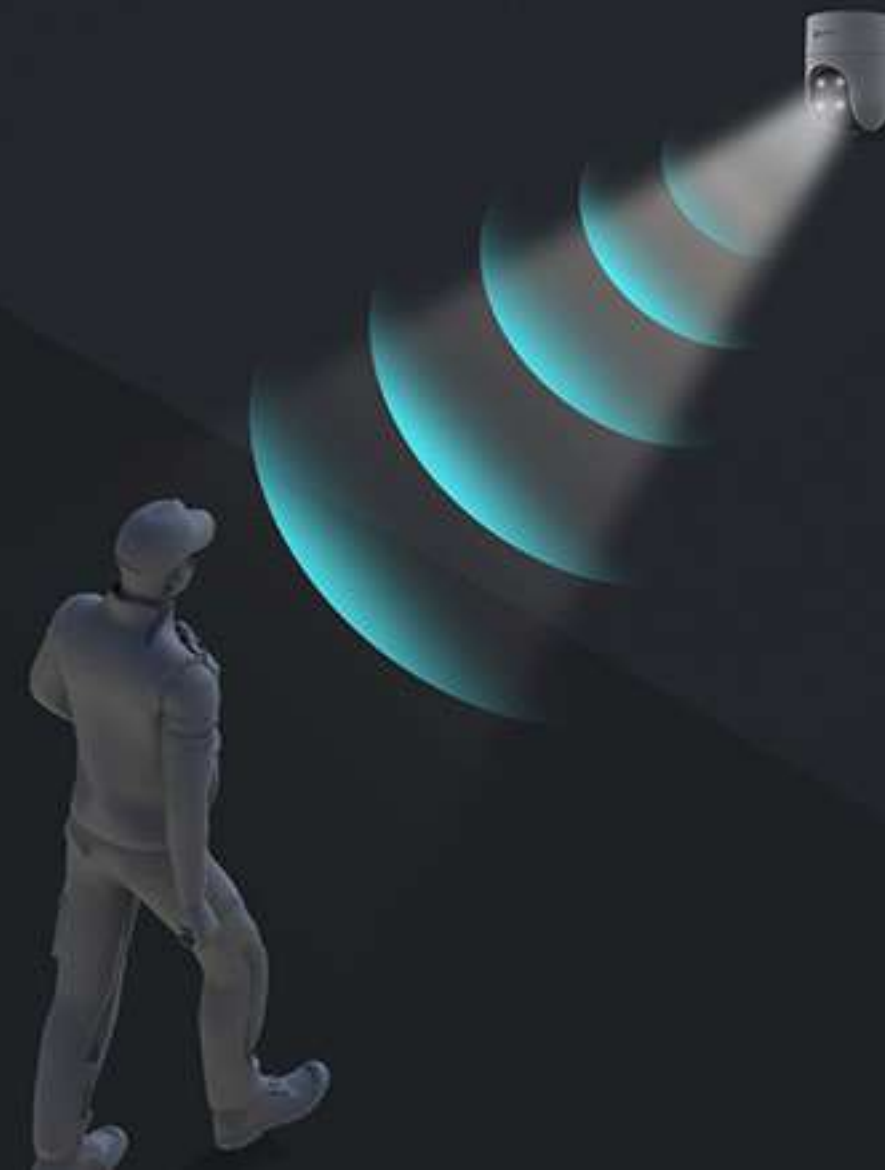

H8c

Pan & Tilt Wi-Fi Camera

360-degree protection that's simply smart

Inheriting the core technologies from EZVIZ's award-winning outdoor pan & tilt camera series, the H8c puts loads of smart features into a compact unit for simply smart home protection. This trusted, accessible camera is reliable in any weather and operates steadily on residential internet platforms.

350°
Horizontal

80°
Vertical

Detect and track the crucial moments

The H8c distinguishes people from pets or insignificant moving objects. When human activity gets detected, the camera will lock on the target and automatically rotate to follow the movement. Nothing will easily escape your attention.

AI-Powered Human Shape Detection

Human Motion Auto-Tracking

No Subscription Fee

A vigilant guard who works around the clock

The camera features the active defense function to provide an extra layer of protection. Upon detection of intruders, the camera will set off a loud siren and flash two dazzling spotlights³ to let uninvited visitors know they have been detected.

Pin down the spots that matter to you most

No matter how complicated the tracking is, the camera always knows its way back to your preferred viewing angle. You can pinpoint up to 12 angles via the EZVIZ App. Just click on your pre-set dots and the camera will automatically resume its place.