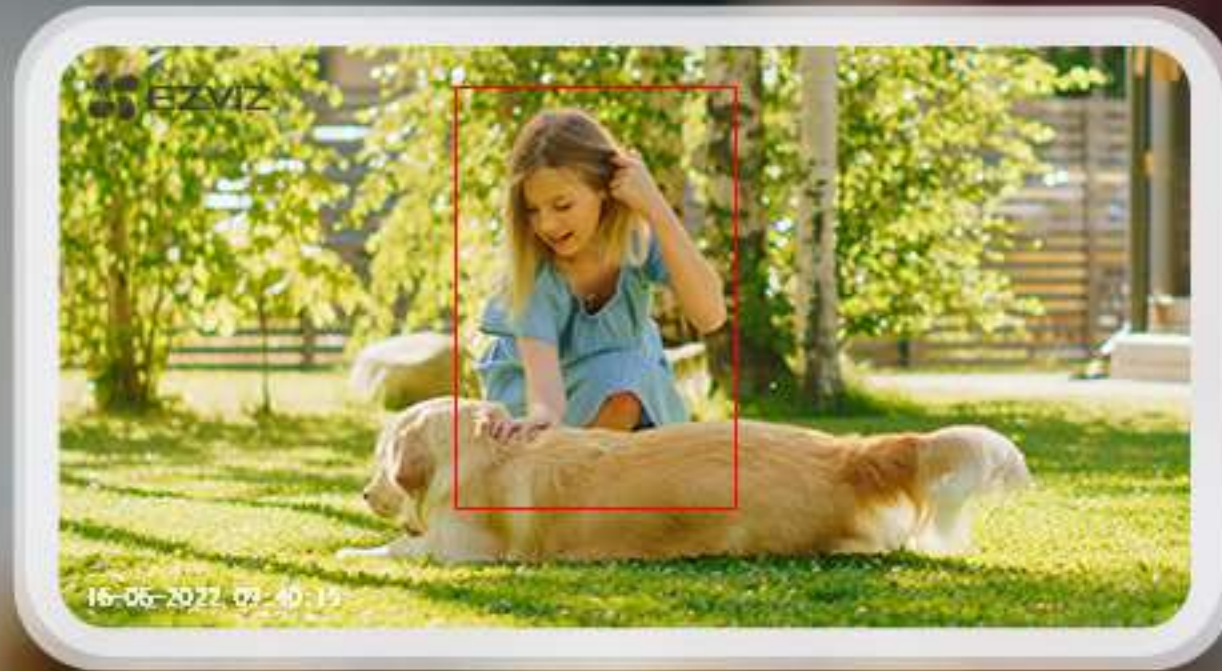

Active Defense with Strobe Light

Smart Integration with Google Assistant, Amazon Alexa & IFTTT

Supports MicroSD Card¹ (Up to 512 GB)

Supports EZVIZ CloudPlay Storage²

Vivid colors through day and night

The H3c Color camera is made to capture every moment vividly. It renders crisp images in 1080p resolution, and can record colorful details even at night, thanks to the two built-in spotlights.

Day Vision

Color Night Vision

See far enough, even in total darkness

The camera makes sure that no one can easily sneak in under the cover of darkness. The H3c Color renders color night vision up to 15 meters and infrared black-and-white vision up to 30 meters.

AI algorithm for alerts that matter

The camera's onboard AI algorithm helps distinguish and detect moving people in particular, so as to reduce insignificant alerts caused by falling leaves or flying insects. You will receive smarter notifications that matter to you.

Compact in design to go under the eaves or on the outer wall, the H3c Color is equipped with high-performance, built-in dual antennas to ensure stable, strong camera connection.

A vigilant guard who works around the clock