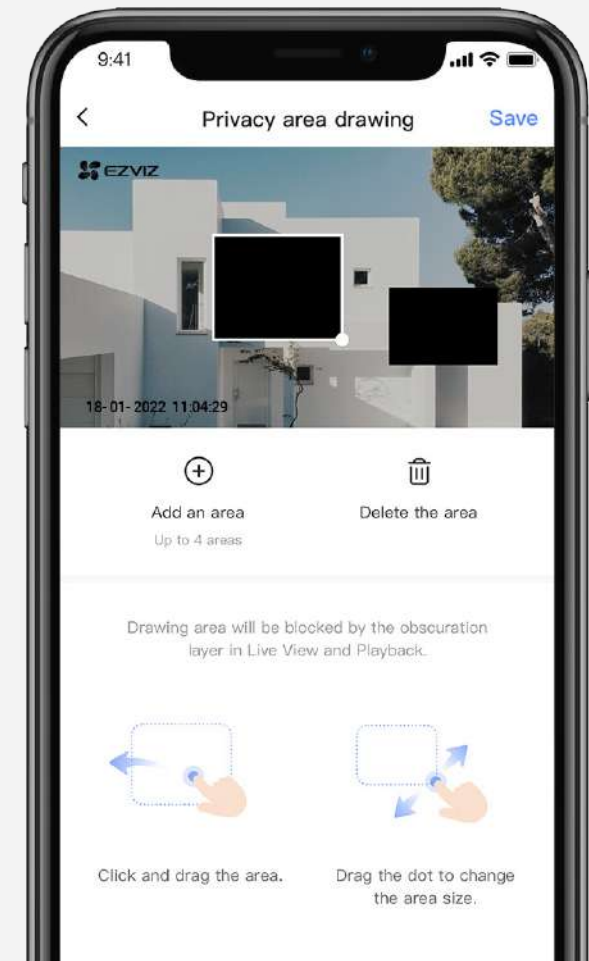

Privacy Zone⁵

TLS
Data Transmission
Encryption

AES-128
Data Encryption

- 1 A local storage card must be purchased separately.
- 2 Cloud storage service is only available in certain markets. Please verify the availability before making any purchase.
- 3 The spotlights will not flash when the color night vision mode is enabled.
- 4 Data from EZVIZ Lab's test results under standard conditions. The video compression efficiency will vary with the frequency and complexity of the activity captured, as well as other environmental factors.
- 5 Users can draw in rectangles to customize up to 4 privacy zones.