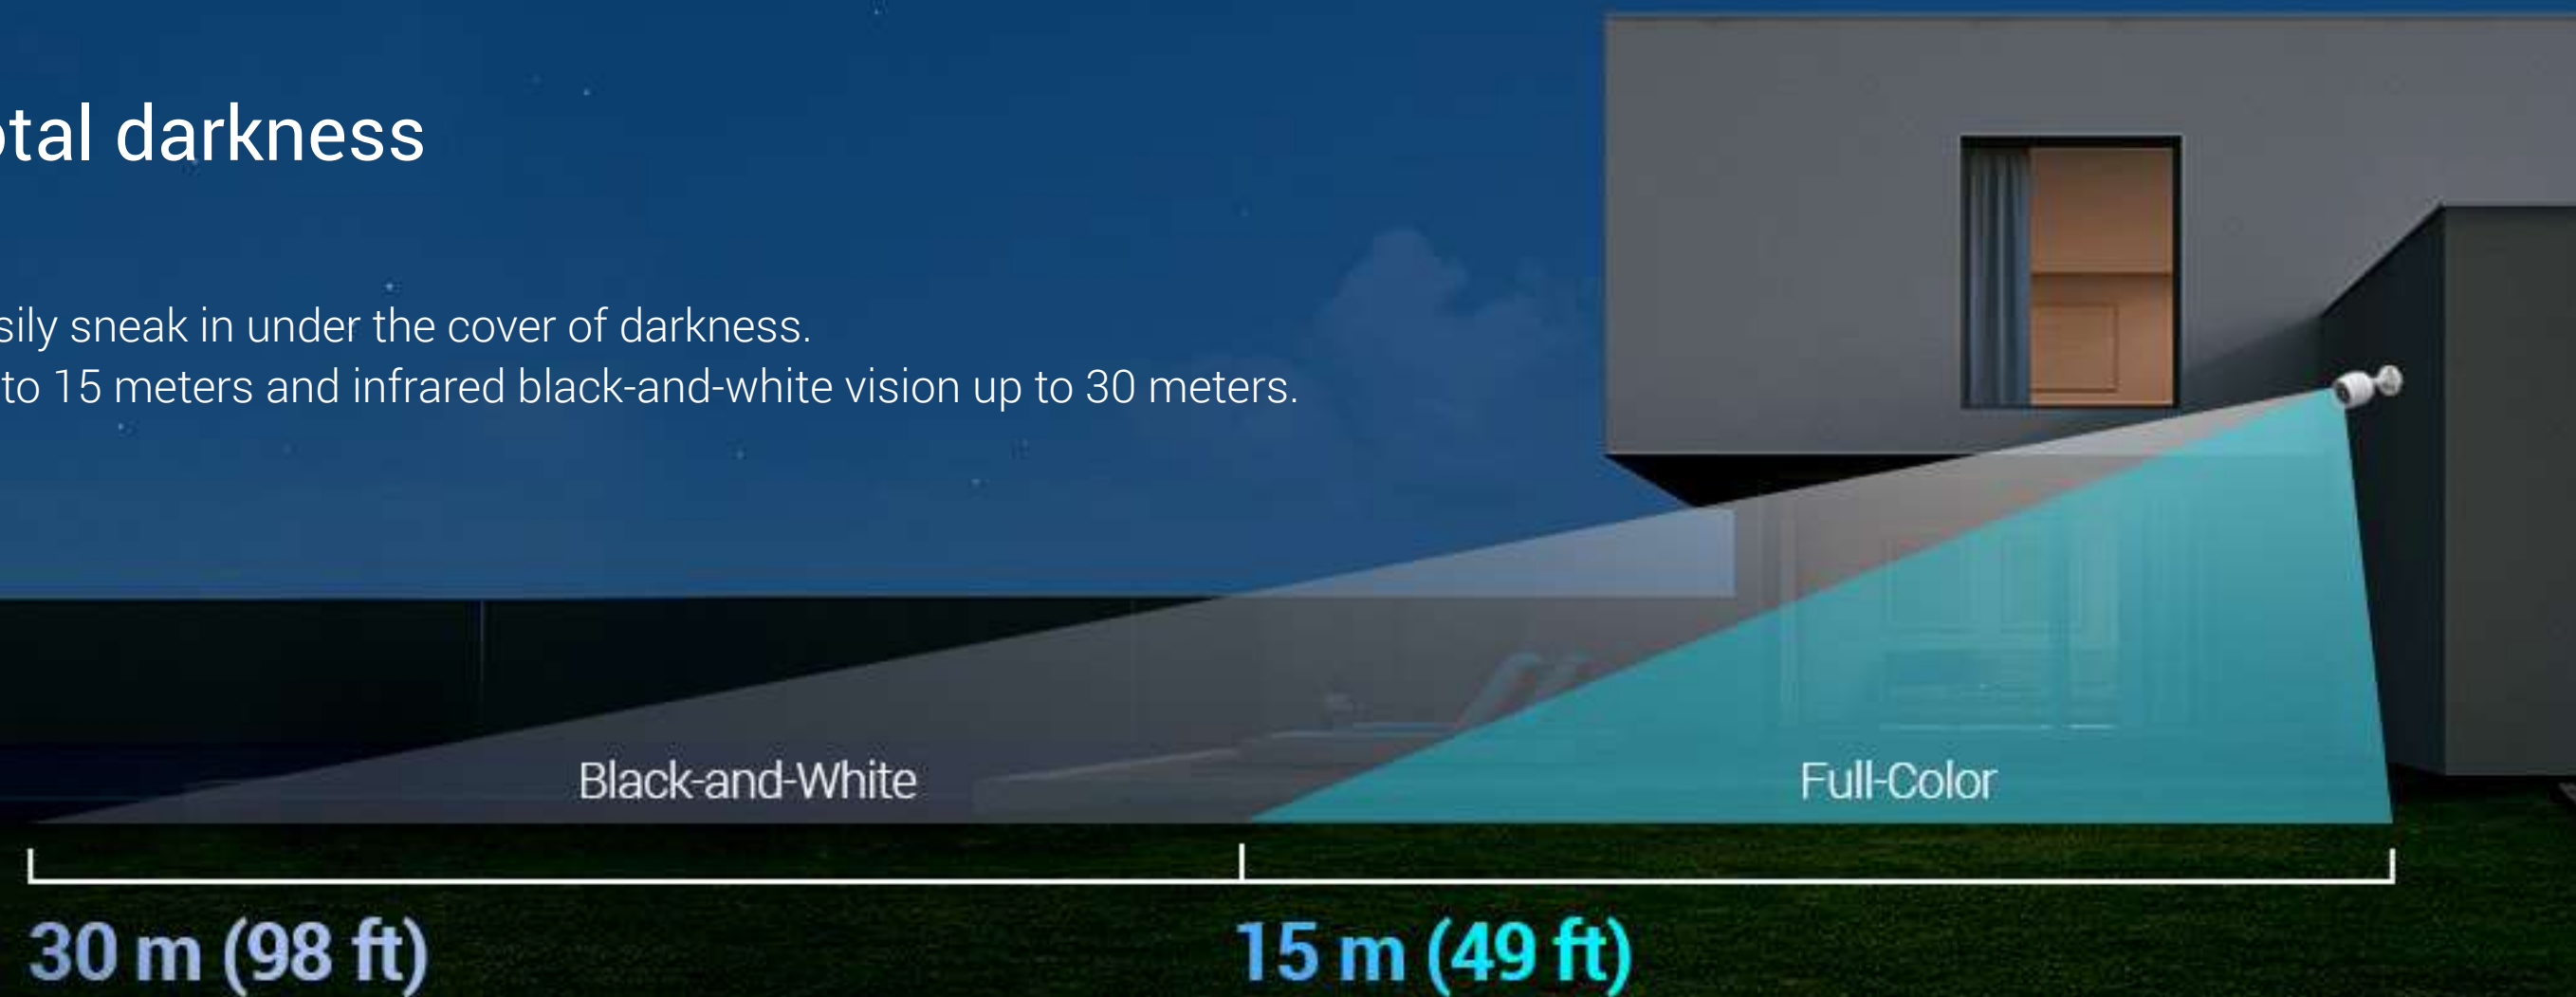

See far enough, even in total darkness

The camera makes sure that no one can easily sneak in under the cover of darkness. The H3c Color renders color night vision up to 15 meters and infrared black-and-white vision up to 30 meters.