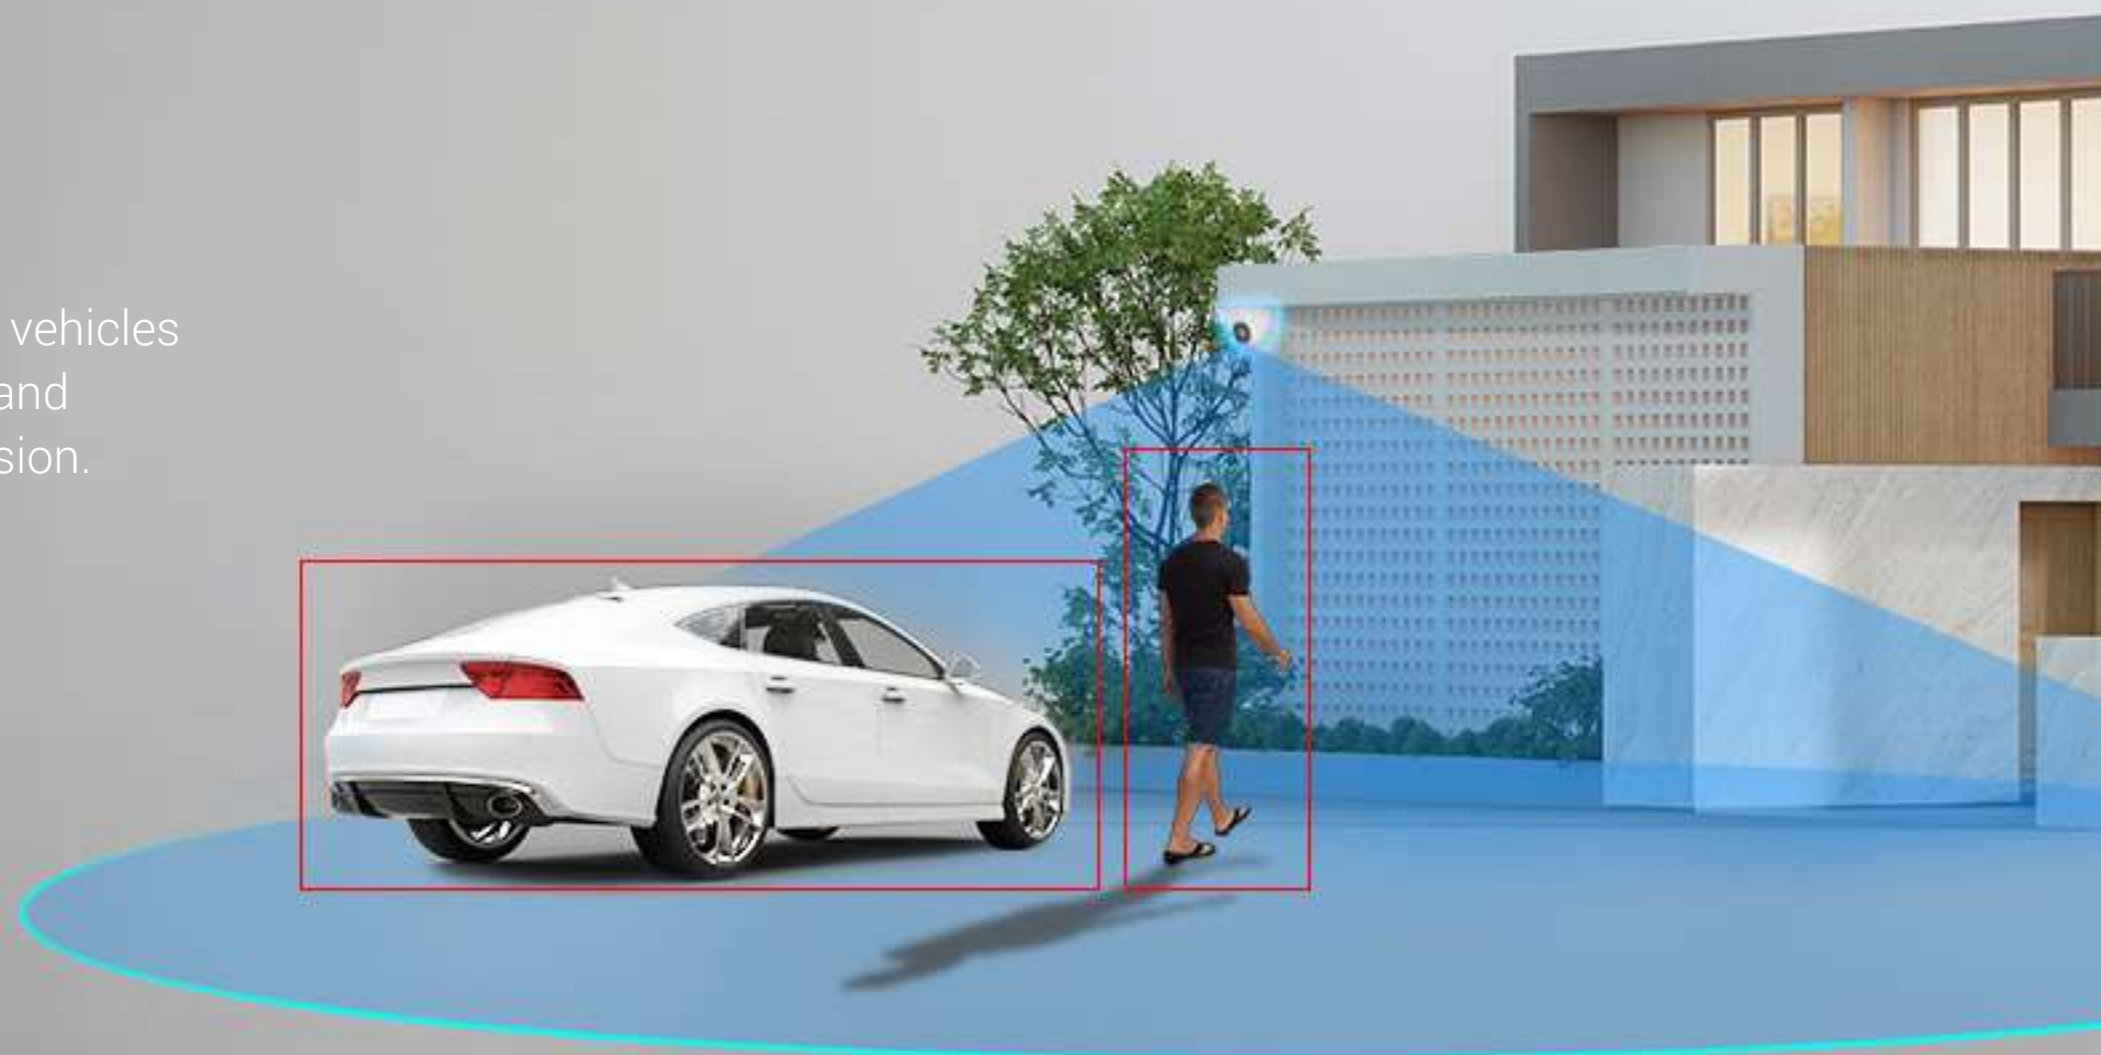

On-device AI for smarter detection

The camera's on-board AI algorithm helps it identify moving people and vehicles in particular. It reduces alerts caused by falling leaves or flying insects, and informs you when someone parks in your property area without permission.

AI-Powered Human / Vehicle Shape Detection

Customizable Detection Zone

No Subscription Fee