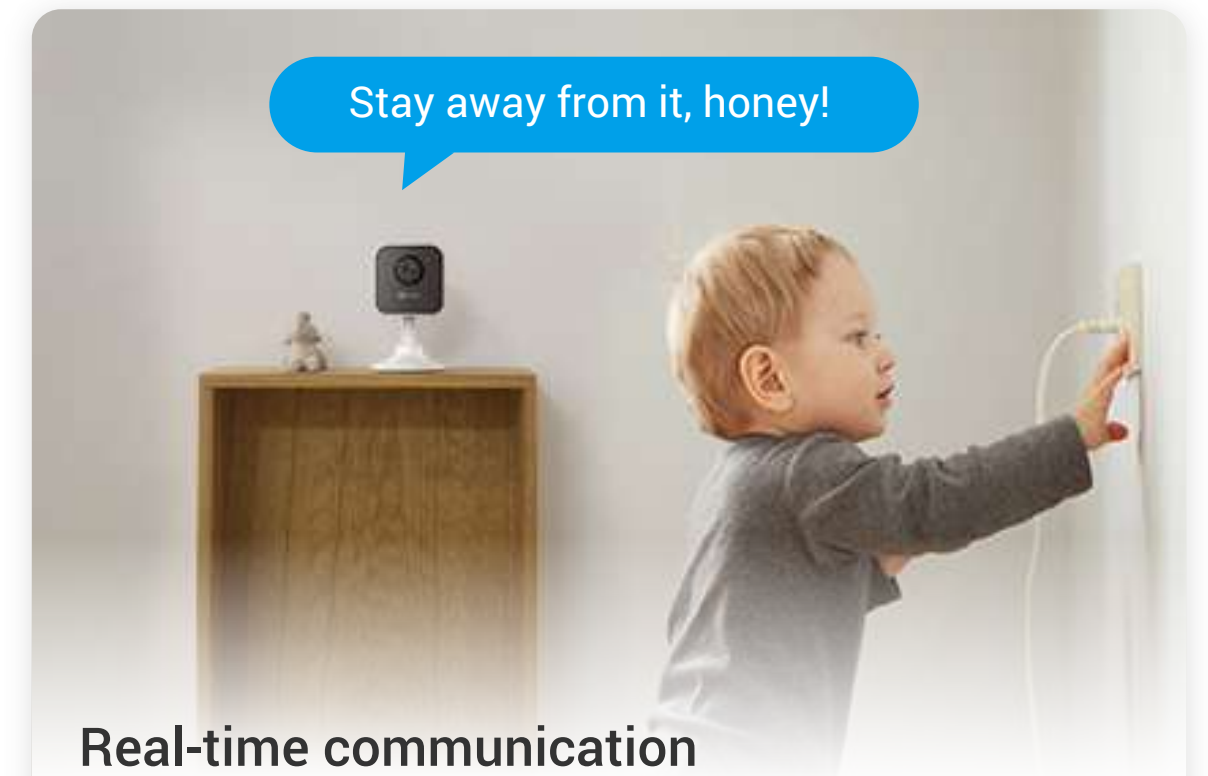

### Instant, insightful notifications

The camera captures motions and alerts you immediately. You can view alert details and replay captured videos all on your mobile phone.

### Super easy installation

Setting up the H1c is a breeze. Place it on any flat surface, or snap it onto any metallic wall with the included magnetic base.

### Real-time communication

The H1c's full-duplex audio allows you to talk to your loved ones from wherever you are, by simply using the EZVIZ App.

Alexa, show me the baby's room.

### Hands-free control

With integration to your voice assistants, you can pull up the video feed by simply saying "Alexa" or "Hey Google".<sup>1</sup>