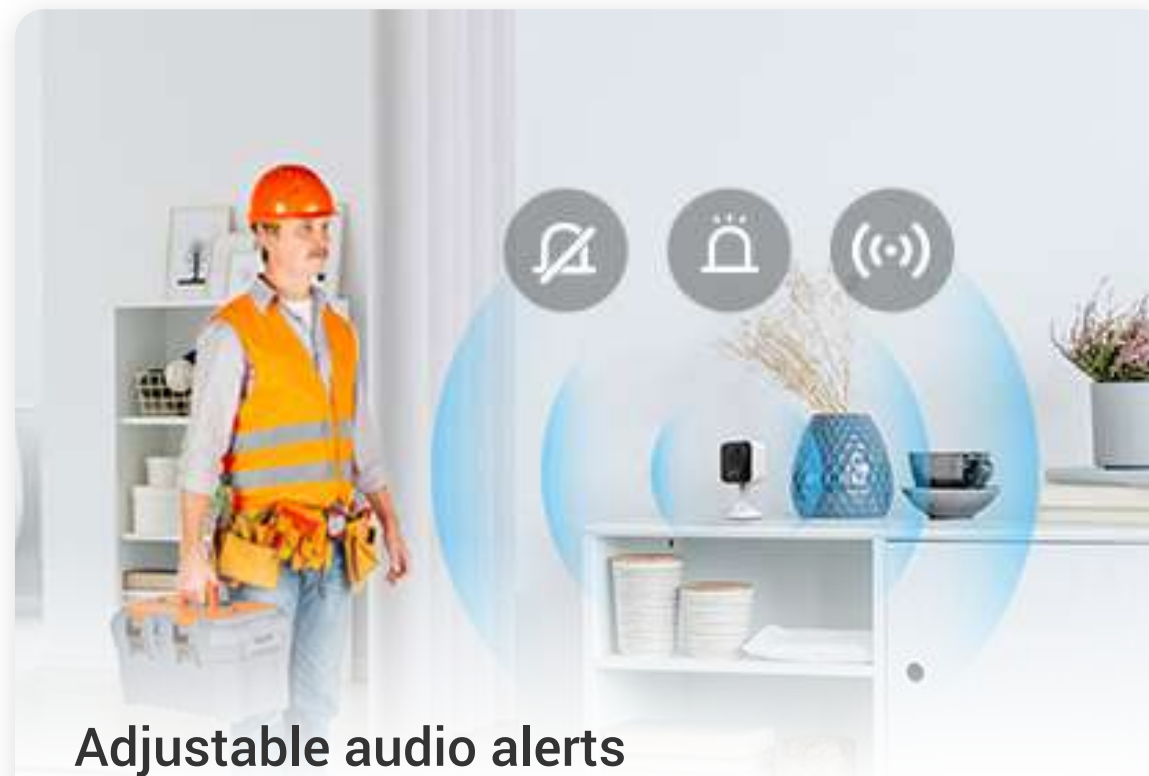

Adjustable audio alerts

You can now hear camera detections from afar. The H1c offers three audio alert modes – silent, short beep, and siren.