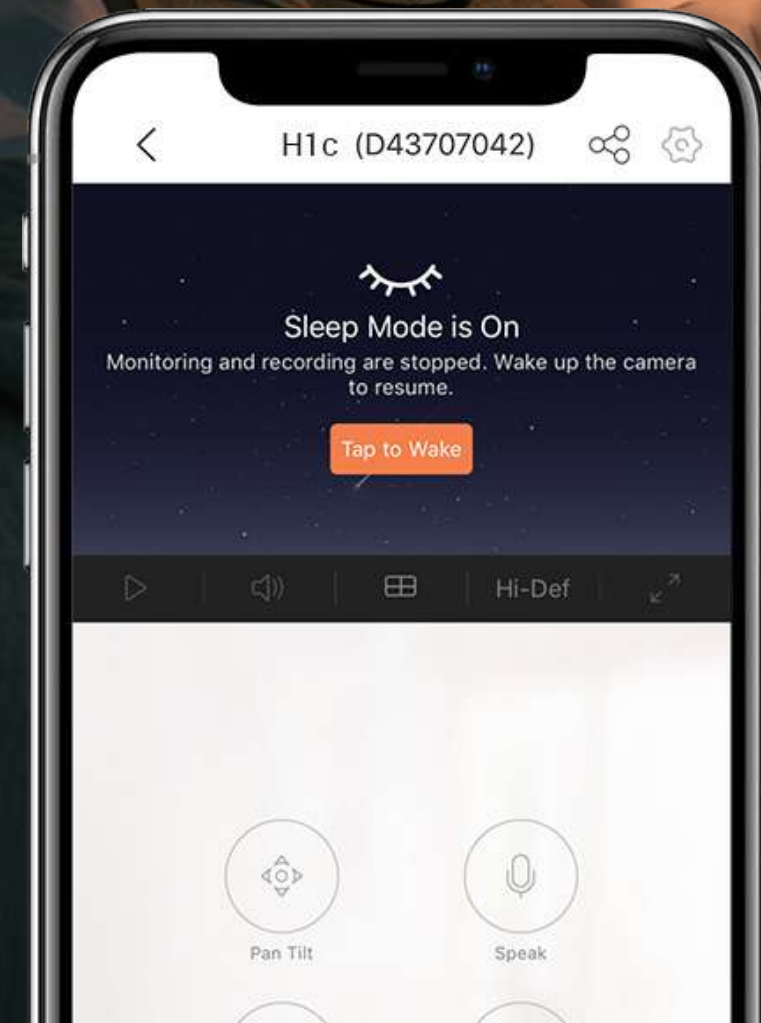

AES-128
Data Encryption

TLS
Data Transmission
Encryption