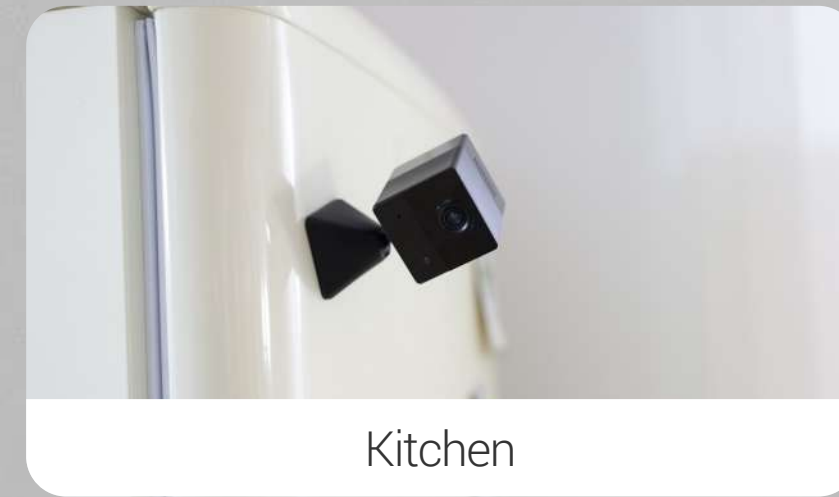

Two Color Options

CB2 Type-C

Wi-Fi Smart Home Battery Camera

A chic décor to safeguard your home smartly

It's time to upgrade your bulky cameras with the latest CB2 to match your home décor taste. Petite in size, and battery-powered with a detachable magnetic base, this smart gadget can basically fit any interior space while capturing crucial moments in great clarity from day to night. It detects human motions in real-time and offers two-way communications, serving perfectly as a baby monitor or pet camera at home.

FHD 1080p Resolution

 IR Night Vision
Up to 5 m (16 ft)

 Smart Human Motion Detection

 Two-Way Talk

 Up to 50 Days of Battery Life¹
(2,000 mAh Rechargeable Battery)

 MINI Palm-Sized Camera

 Install with Magnetic Base

 Smart Integration with Google Assistant & Amazon Alexa²

 Supports MicroSD Card (Up to 512 GB) & EZVIZ CloudPlay Storage³

Two colors that go with different home styles

Looking like a decorative accessory added to your bookshelf or nightstand, the CB2 is available in two color options to accommodate your interior design styles. This cube-shaped and palm-sized camera can be placed freely in any room as you'd like.

Install it easily with reliable stability

The CB2 is a camera that does not leave any chord to organize or any drilling hole to fix. You can use the included magnetic stand to help adjust its viewing angle or get it wall-mounted to any metallic surface tightly.