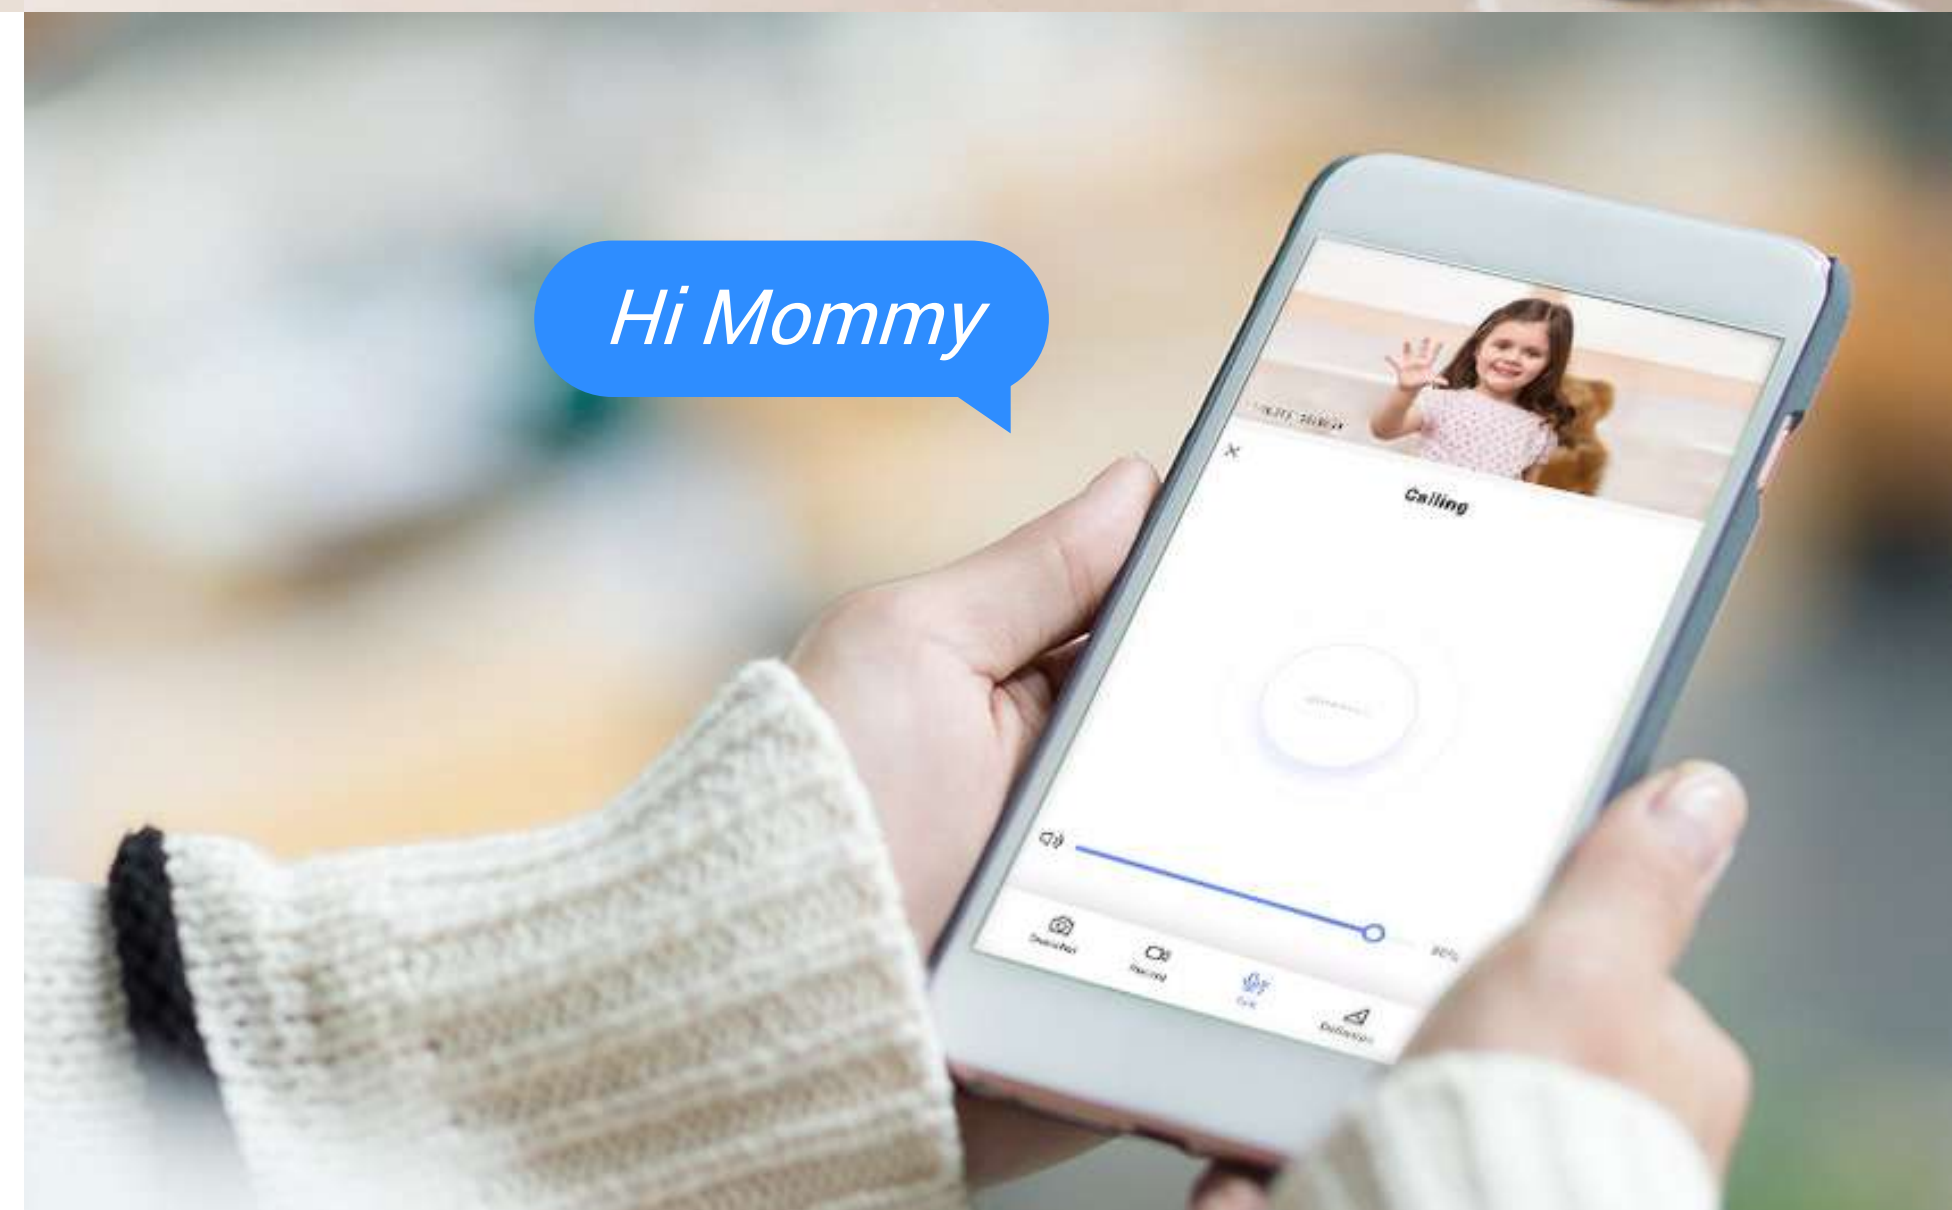

Smart alerts that truly matter

Don't want to get disturbed too often by alerts on unimportant moving objects? The CB2's embedded PIR sensor and human-shape detection algorithm work together to better distinguish moving people on camera. In this way, it gets your attention when things matter.

Smart integration, hands-free control

Easily manage your CB2 via the EZVIZ App. What's better, by working seamlessly with voice assistants, you can voice-enable the live view to check what's happening on a bigger screen.

"Alexa, show me the kid's room camera."

Connect and care, from anywhere

Use your mobile phone to speak in real time to your loved ones who appear in your camera view, so you'll know that they're safe at home.