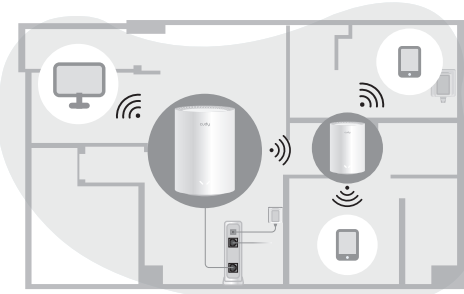

Note: Units in the same package will automatically pair with the Mesh unit you just completed setup. It might take up to 5 minutes.

Note: For Mesh units not from the same package, please press their PAIR buttons to complete pairing. Please wait their system indicators light to turn solid white and then add another one.

Note: You may pair units by connecting the port 2 on the main node to the port 1 of the satellite node via an Ethernet cable.

8 Move the newly added units to the middle between the main unit and the WiFi deadzone.

Note: Move to where your phone at least has two-bar WiFi signal and the units will reconnect to main unit automatically once they are booted up.

LED and Buttons

	OFF	
Mesh Router	Flashing Red	
	Red	
	White Flash	
	White	
	OFF	
Satellite Mesh	Flashing Red	
	Red	
	White Flash	
	White	
	Pair	
	RESET	