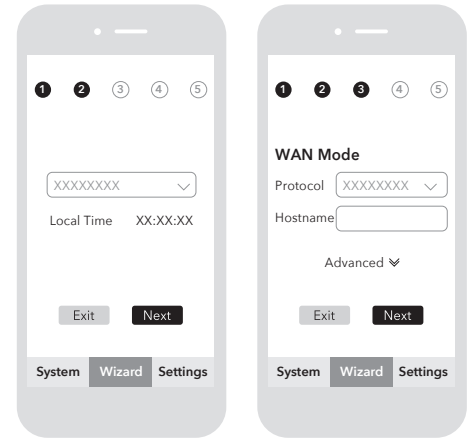

4 Power on the modem that you just turned off.

5 Configure the first Mesh unit.

Choose one of your phones/laptops/tablets and connect it to the Mesh unit via Wi-Fi or an Ethernet cable. The default Wi-Fi name and password are printed on the bottom of the Mesh unit.

Open a browser and follow the pictures to configure the router.

Note: When connecting via an Ethernet cable, please turn off Wi-Fi on your device.

Note: After the system indicator on the Mesh unit turns solid white, the setup of the first Mesh unit is complete.