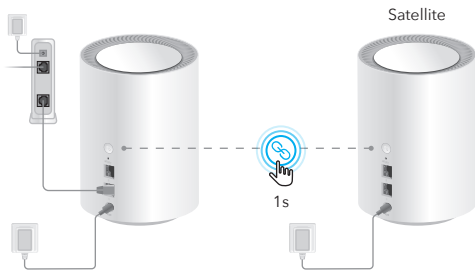

6 Connect the new Wi-Fi you just created and try accessing the Internet.

Note: if you cannot access the internet, please reboot your modem and Mesh unit, connect to its Wi-Fi, and try accessing the internet again.

Note: if the network is still not ready, contact your ISP or support@cudy.com for help.

7 Add satellite Mesh units.

Place the new Mesh units near the first one. Power the new units and wait for their system indicator light to turn solid white.

Note: Units in the same package will automatically pair with the Mesh unit you just completed setup. It might take up to 5 minutes.

Note: For Mesh units not from the same package, please press their PAIR buttons to complete pairing. Please wait their system indicators light to turn solid white and then add another one.