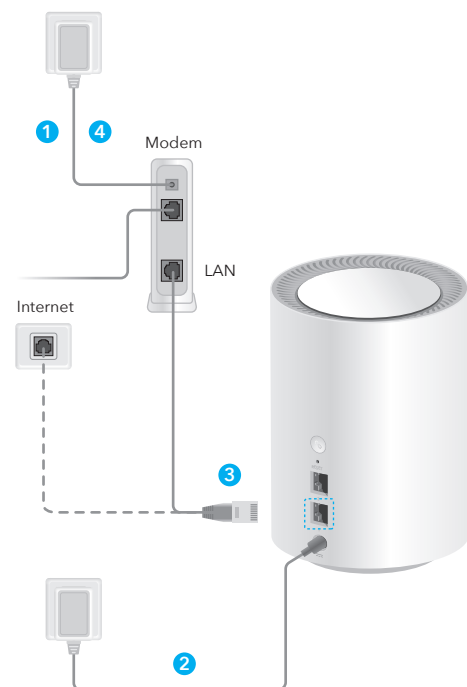

Choose Your Scenario

Set up a new Cudy Mesh network.

Go to step > **1**

Add units to a Cudy Mesh router/network.

Flip the page and go to step > **7**

Download the Cudy APP

1 Power off the modem if you have one.

2 Pick a Mesh unit from the package and connect its power adapter to it. Wait for its system indicator light to turn solid on.

3 Use an Ethernet cable to connect port 1 of the Mesh unit to your DSL/Cable Modem or the Ethernet wall outlet.

4 Power on the modem that you just turned off.

5 Configure the first Mesh unit.

Choose one of your phones/laptops/tablets and connect it to the Mesh unit via Wi-Fi or an Ethernet cable. The default Wi-Fi name and password are printed on the bottom of the Mesh unit.