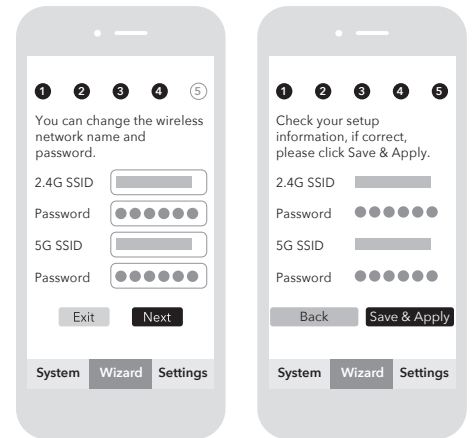

4 Power on the modem that you just turned off.

5 Configure the first Mesh unit.

Choose one of your phones/laptops/tablets and connect it to the Mesh unit via Wi-Fi or an Ethernet cable. The default Wi-Fi name and password are printed on the bottom of the Mesh unit.

Open a browser and follow the pictures to configure the router.

Note: When connecting via an Ethernet cable, please turn off Wi-Fi on your device.

Note: After the system indicator on the Mesh unit turns solid white, the setup of the first Mesh unit is complete.