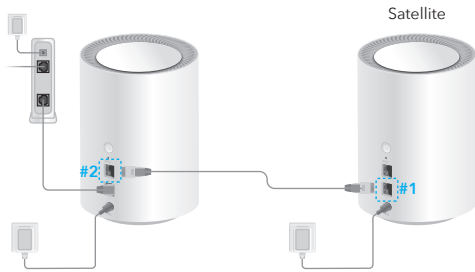

Note: if the network is still not ready, contact your ISP or support@cudy.com for help.

7 Add satellite Mesh units.

Place the new Mesh units near the first one. Power the new units and wait for their system indicator light to turn solid white.

Note: Units in the same package will automatically pair with the Mesh unit you just completed setup. It might take up to 5 minutes.

Note: For Mesh units not from the same package, please press their PAIR buttons to complete pairing. Please wait their system indicators light to turn solid white and then add another one.