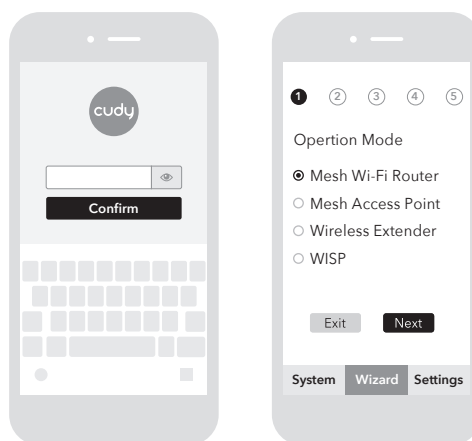

Choose Your Scenario

Set up a new Cudy Mesh network.

Go to step > **1**

Add units to a Cudy Mesh router/network.

Flip the page and go to step > **7**

Download the Cudy APP

1 Power off the modem if you have one.

2 Pick a Mesh unit from the package and connect its power adapter to it. Wait for its system indicator light to turn solid on.

3 Use an Ethernet cable to connect port 1 of the Mesh unit to your DSL/Cable Modem or the Ethernet wall outlet.

4 Power on the modem that you just turned off.

5 Configure the first Mesh unit.

Choose one of your phones/laptops/tablets and connect it to the Mesh unit via Wi-Fi or an Ethernet cable. The default Wi-Fi name and password are printed on the bottom of the Mesh unit.

Open a browser and follow the pictures to configure the router.

Note: When connecting via an Ethernet cable, please turn off Wi-Fi on your device.

Note: After the system indicator on the Mesh unit turns solid white, the setup of the first Mesh unit is complete.