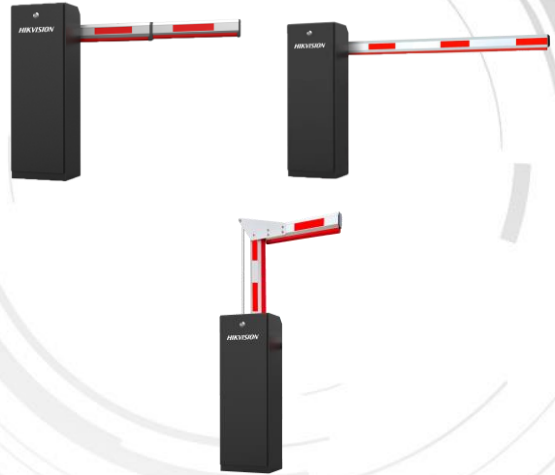

DS-TMG4BX Series Barrier Gate

Introduction

DS-TMG4BX series barrier gate is applicable to entrance and exit management. It is widely used in road toll station, parking lot, community, enterprise entrance and exit, etc. to manage the entering and exiting of vehicles and record vehicle passing times. It can be controlled automatically via parking lot management system, or via remote control.

Key Feature

- Hand wheel on motor design. When power fails, rotate the hand wheel to raise or lower the pole.
- Three buttons to control the boom pole to rise, fall, or stop.
- Contactless monitoring with more accurate control and more stable running.
- Multiple interfaces, connectable to IR cable (low level signal input), induction, and toll connection system.
- Simple wiring. No need to arrange or distribute cables.
- Wireless remote control via 430.5 MHz remote controller.
- Strong environment adaptability. It can be used safely in -30 °C environment.

Available Model

Model	Description
DS-TMG4B0-L(R)A (3 m)	Digital barrier gate, medium speed, non-telescopic straight boom pole, 3 m, 3 s, red adhesive tape, default right, black
DS-TMG4B0-L(R)A (4 m)	Digital barrier gate, medium speed, telescopic straight boom pole, 4 m, 3 s, red adhesive tape, default right, black
DS-TMG4B0-L(R)A (6 m)	Digital barrier gate, slow speed, telescopic straight boom pole, 6 m, 6 s, red adhesive tape, default right, black
DS-TMG4B1-R/LA (2 + 2 m)	Digital barrier gate, medium speed, curved boom pole, 2 + 2 m, 3 s, red adhesive tape, default right, black