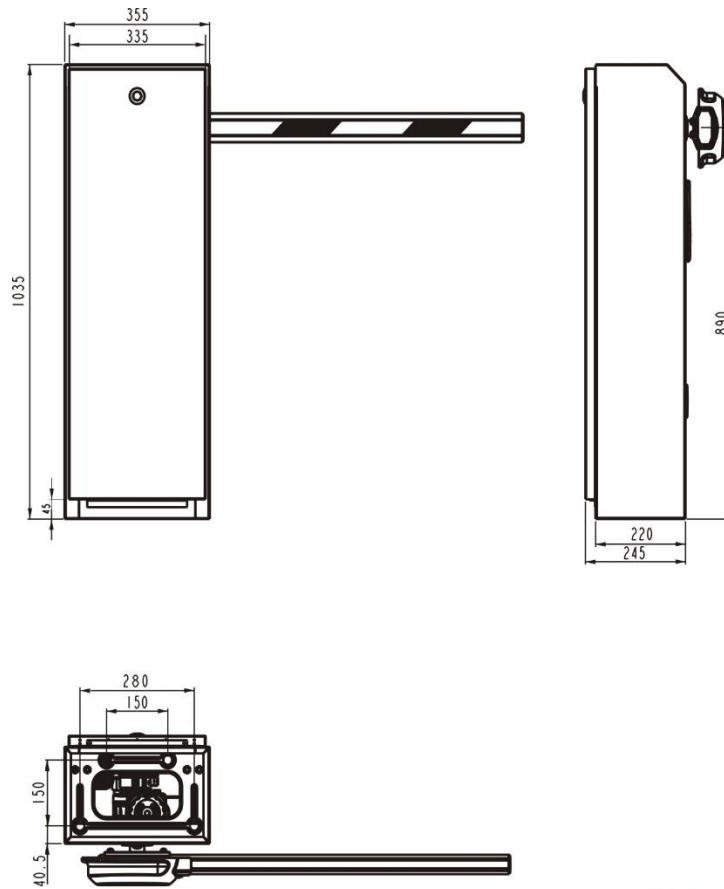

Dimension

Unit: mm

Distributed by

HIKVISION

Headquarters

No.555 Qianmo Road, Binjiang District,
Hangzhou 310051, China
T +86-571-8807-5998
overseasbusiness@hikvision.com

Hikvision USA
T +1-909-895-0400
sales.usa@hikvision.com

Hikvision Australia
T +61-2-8599-4233
salesau@hikvision.com

Hikvision India
T +91-22-28469900
sales@pramahikvision.com

Hikvision Canada
T +1-866-200-6690
sales.canada@hikvision.com

Hikvision Thailand
T +662-275-9949
sales.thailand@hikvision.com

Hikvision Europe
T +31-23-5542770
sales.eu@hikvision.com

Hikvision Italy
T +39-0438-6902
info.it@hikvision.com

Hikvision Brazil
T +55 11 3318-0050
Latam.support@hikvision.com

Hikvision Turkey
T +90 (216)521 7070- 7074
sales.tr@hikvision.com

Hikvision Malaysia
T +601-7652-2413
sales.my@hikvision.com

Hikvision UK & Ireland
T +01628-902140
sales.uk@hikvision.com

Hikvision South Africa
Tel: +27 (10) 0351172
sale.africa@hikvision.com

Hikvision France
T +33(0)1-85-330-450
info.fr@hikvision.com

Hikvision Kazakhstan
T +7-727-9730667
nikia.panfilov@hikvision.ru

Hikvision Vietnam
T +84-974270888
sales.vt@hikvision.com

Hikvision UAE
T +971-4-4432090
salesme@hikvision.com

Hikvision Singapore
T +65-6684-4718
sg@hikvision.com

Hikvision Spain
T +34-91-737-16-55
info.es@hikvision.com

Hikvision Tashkent
T +99-87-1238-9438
uzb@hikvision.ru

Hikvision Hong Kong
T +852-2151-1761
info.hk@hikvision.com

Hikvision Russia
T +7-495-669-67-99
saleru@hikvision.com

Hikvision Korea
T +82-(0)31-731-8817
sales.korea@hikvision.com

Hikvision Poland
T +48-22-460-01-50
info.pl@hikvision.com

Hikvision Indonesia
T +62-21-2933759
Sales.Indonesia@hikvision.com

Hikvision Colombia
sales.colombia@hikvision.com