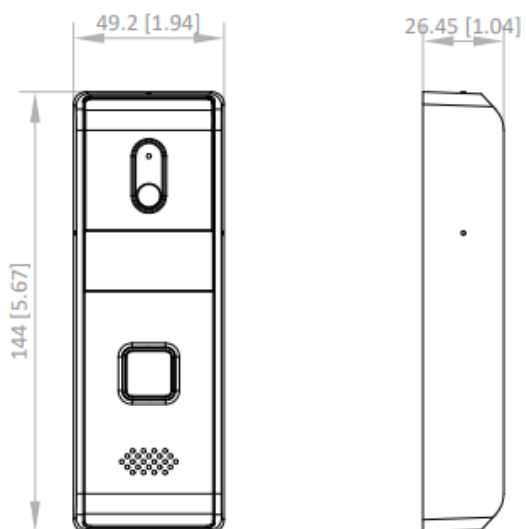

▪ Specification

Display parameters	
Resolution	1920 × 1080 Stream resolution: 960 × 576
Video parameters	
FOV	Horizontal: 66.2°, Vertical: 37.2°
Supplement light	IR light, up to 3 m
Audio parameters	
Audio input	1 built-in omnidirectional microphone
Audio output	1 built-in loudspeaker
Audio quality	Noise suppression and echo cancellation
Device interfaces	
Lock control	1 relay, max 30V 1 A
General	
Protective level	IP65
Working temperature	-30 °C to 70 °C (-22 °F to 158 °F)
Working humidity	10% to 90% (no-condensing)
Dimension (W × H × D)	145.5 mm × 51.5 mm × 49 mm (57.3" × 2.02" × 1.93")
Power consumption	≤ 5 W
Material	Zinc alloy
Door station	
Power supply	12 VDC, 1 A

▪ Available Model

DS-KB2421T-IM

▪ Dimension

Unit: mm [inch]

SCALE	1:1
-------	-----

▪ Accessory

▪ Optional

DS-KAB21-B
Rain Cover