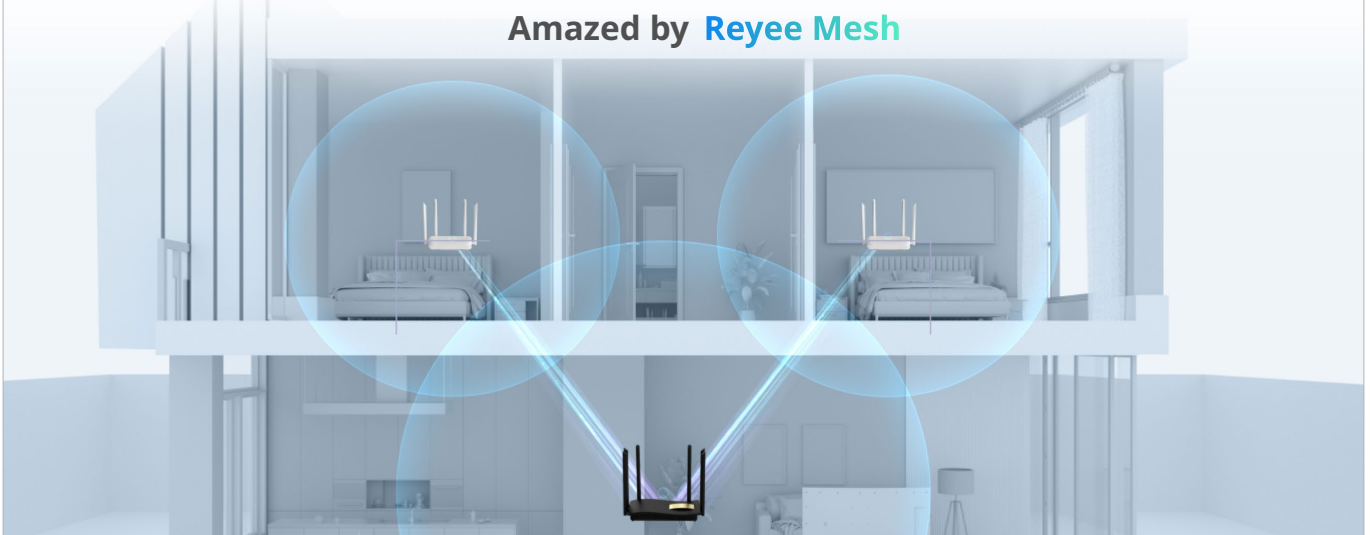

Full Coverage, Easy Setup, Seamless Roaming

Amazed by [Reyee Mesh](#)