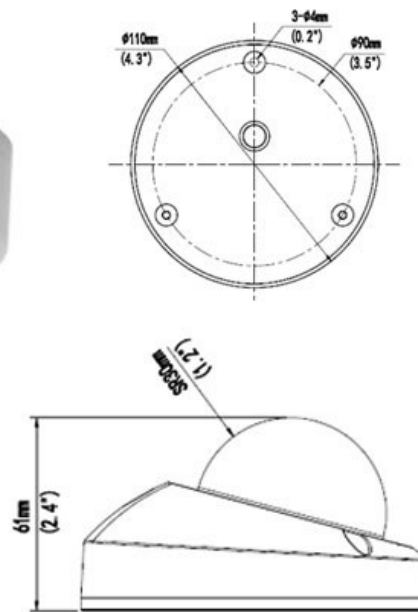

CP- VNC-V41L1C-VMD**4 MP WDR IR Vandal Dome Camera - 15Mtr.****Main Features**

- 1/3" 4MP PS CMOS Image Sensor
- Max: 20 fps@4MP(2592×1520)
- Ultra H.265, H.265, H.264, MJPEG Triple-stream encoding
- WDR(120dB), Day/Night (ICR), 2D/3D-DNR, Corridor Mode, Digital Defog, ROI, AWB, AGC, BLC
- 2.8mm Lens (3.6mm Optional)
- IR Range of 15Mtrs, Micro SD Card, IP67, IK10, PoE
- Supports Instastream technology, save disk space and bandwidth upto 70%
- Mobile Software: Android, iOS
- CMS Software: IVMS

**Instastream**

CP- VNC-V41L1C-VMD

4 MP WDR IR Vandal Dome Camera - 15Mtr.

Feature

Image Sensor
 Minimum Illumination
 Shutter Speed
 White Balance
 Lens
 DORI Distance
 Angle of View
 Gain Control (AGC)
 BLC
 S/N Ratio
 Video Compression
 Video Streaming
 Resolution
 Frame Rate
 Privacy Mask
 ICR
 ROI
 Audio Compression
 Audio Input
 Audio Output
 Audio
 Protocol
 Network Storage
 Ethernet
 OSD
 IR
 Micro SD
 Operating Temperature
 Humidity

 **CP- VNC-V41L1C-VMD****4 MP WDR IR Vandal Dome Camera - 15Mtr.****Feature**

Power Source

Power Consumption

Weatherproof Standard

Casing

Dimension

Weight

Specification12 V DC $\pm 25\%$, or PoE (IEEE802.3 af)

4.5W

IP67 & IK10

Metal + Plastic

 $\Phi 110 \times 61$ mm ($\Phi 4.3'' \times 2.4''$)

0.25 kg