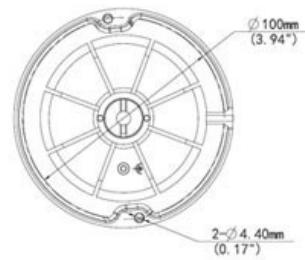

CP- VNC-V51R3-VMD**5 MP Full HD WDR Array Vandal Dome Camera - 30Mtr.****Main Features**

- 1/2.7" 5MP PS CMOS Image Sensor
- 5MP(2592 x 1944): Max. 25 fps
- Ultra 265,H.265, H.264, MJPEG Triple-stream Encoding
- WDR(120dB), Day/Night (ICR), 2D/3D-DNR,Corridor mode, ROI, Digital defog, AWB, AGC, BLC, HLC
- 2.8mm lens (3.6mm optional)
- Array Range of 30 Mtrs, Smart IR, Micro SD Card, IP67, IK10, PoE
- Supports Instastream technology, save disk space and bandwidth upto 70%
- Mobile Software: Android, iOS
- CMS Software: IVMS

**InstaStream**

CP- VNC-V51R3-VMD

5 MP Full HD WDR Array Vandal Dome Camera - 30Mtr.

Feature

Image Sensor
 Minimum Illumination
 Shutter Speed
 White Balance
 Lens
 Gain Control (AGC)
 S/N Ratio
 Video Compression
 Angle of View
 DORI Distance
 Back Light Compensation
 Video Streaming
 Resolution
 Frame Rate
 Motion detection
 Privacy Mask
 Dewarping
 ICR
 ROI
 Audio Input
 Audio Output
 Audio Compression
 Audio
 Alarm IN
 Alarm Out
 Protocol
 Network Storage
 Ethernet

CP- VNC-V51R3-VMD

5 MP Full HD WDR Array Vandal Dome Camera - 30Mtr.

Feature

IR
OSD
Micro SD
Casing
Operating Temperature
Humidity
Power Source
Power Consumption
Weatherproof Standard
Dimension
Weight

Specification

Array Range of 30 Mtr., Smart IR
Up to 8 OSDs
Micro SD, up to 256GB
Metal + Plastic
-35°C ~ 60°C (-31°F ~ 140°F)
≤95% RH (non-condensing)
12 V DC±25%, PoE (IEEE802.3 af)
Max 5.5W
IP67 & IK10
Φ108.5mm x 81mm (Ø4.28" x 3.2")
0.45 kg