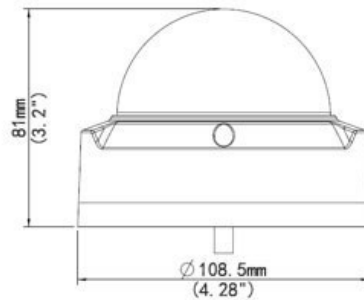

CP- VNC-V51R3-VMD**5 MP Full HD WDR Array Vandal Dome Camera - 30Mtr.****Main Features**

- 1/2.7" 5MP PS CMOS Image Sensor
- 5MP(2592 x 1944): Max. 25 fps
- Ultra 265,H.265, H.264, MJPEG Triple-stream Encoding
- WDR(120dB), Day/Night (ICR), 2D/3D-DNR,Corridor mode, ROI, Digital defog, AWB, AGC, BLC, HLC
- 2.8mm lens (3.6mm optional)
- Array Range of 30 Mtrs, Smart IR, Micro SD Card, IP67, IK10, PoE
- Supports Instastream technology, save disk space and bandwidth upto 70%
- Mobile Software: Android, iOS
- CMS Software: IVMS

CP- VNC-V51R3-VMD

5 MP Full HD WDR Array Vandal Dome Camera - 30Mtr.

Feature

IR
OSD
Micro SD
Casing
Operating Temperature
Humidity
Power Source
Power Consumption
Weatherproof Standard
Dimension
Weight

Specification