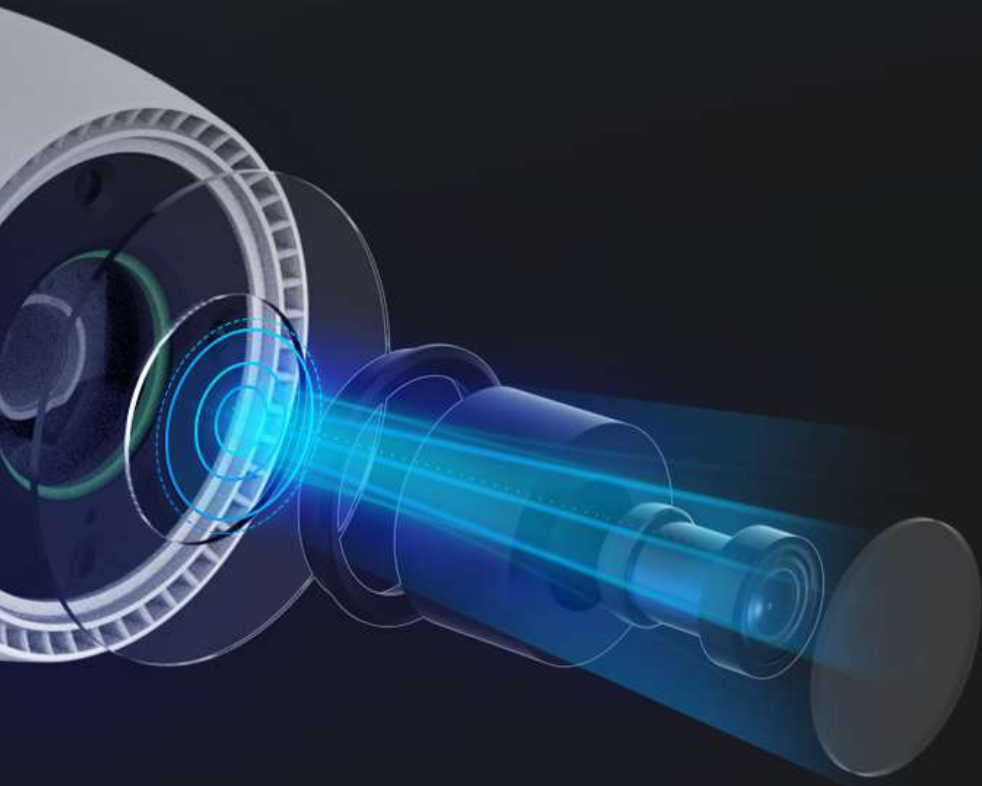

Crisp 2K⁺

Make every detail count with impressive 2K⁺ resolution

When it comes to reliable home protection, details always come first. The H3c 2K⁺ offers superior video quality in stunning 2K⁺ resolution. It ensures that you stay well informed of every important activity happening at home.

See in color, even at night

Unsatisfied with blurry, overexposed black-and-white images during the nighttime? The H3c 2K⁺ makes late-night protection easier by restoring colors and details. In addition to a pretty sharp IR night vision, the camera can light up the environment with two built-in spotlights to render color night vision.