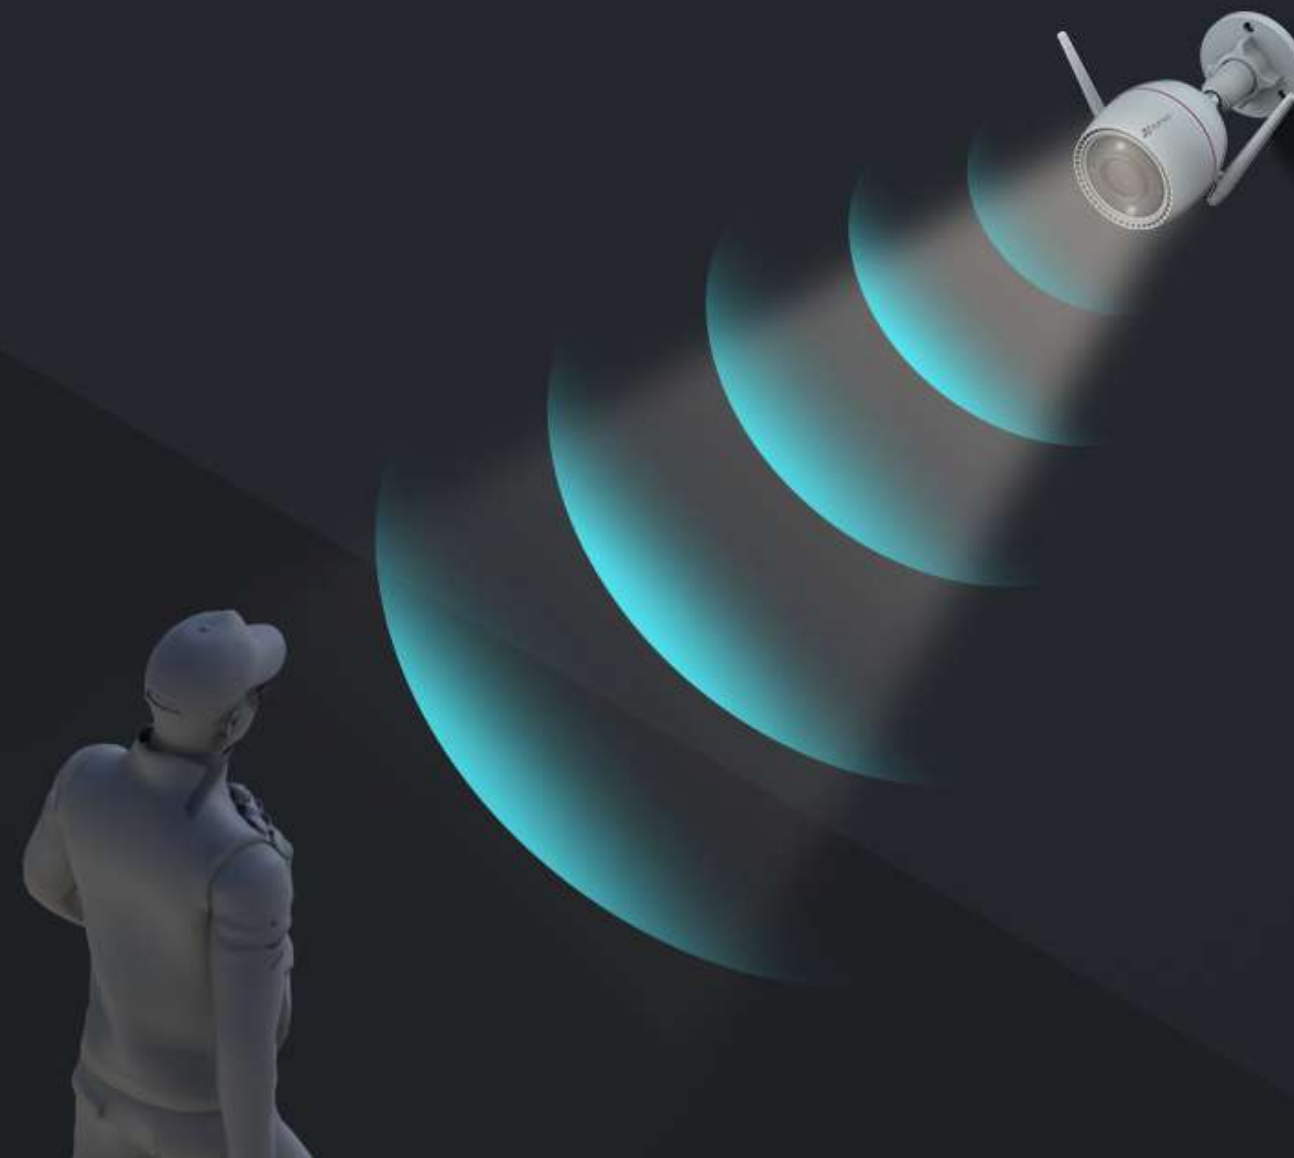

Useful AI features for smarter controls

AI-Powered Human Shape Detection

Waving-Hand Recognition & Control

Customizable Detection Zone

FREE No Subscription Fee

Receive smarter notifications

The camera's on-board AI algorithm helps distinguish and detect moving people in particular. It reduces alerts caused by falling leaves or flying insects, and informs you when someone enters your property area.

Ring up a call by simply waving your hand

Your family members or visitors can initiate a video call to your phone³ by waving at the camera. Whenever your kids come home from school, they can let you know.

The H3c 2K+ integrates EZVIZ's beloved active defense function to provide an extra layer of protection. Upon detection of intruders, the camera will set off a loud siren and flash two spotlights⁴ to warn them away.

You can integrate the H3c 2K+ to your existing smart home system. Voice-enable the live viewing with “Hey Google” or “Alexa” to check what’s happening on a bigger screen.

Extra-Large, safe storage options that you can trust