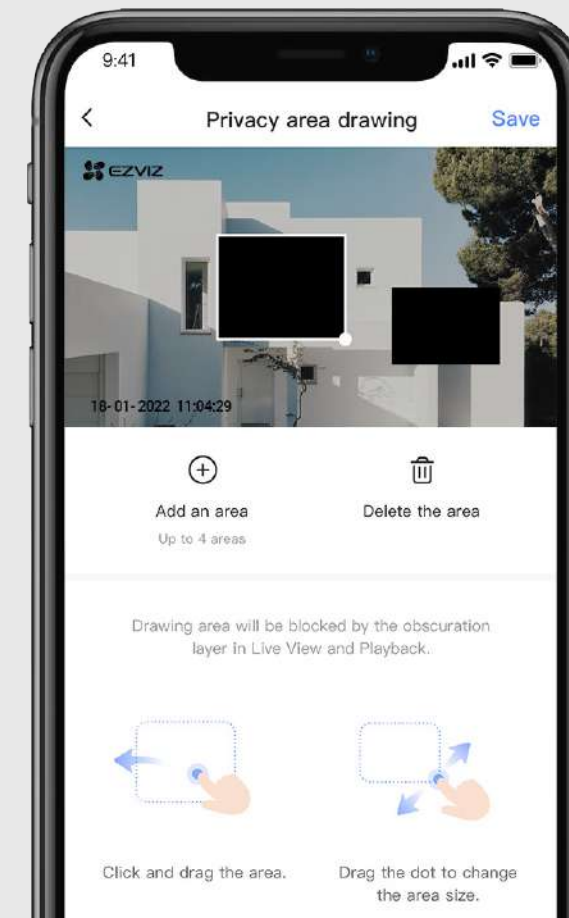

Privacy Zone⁶