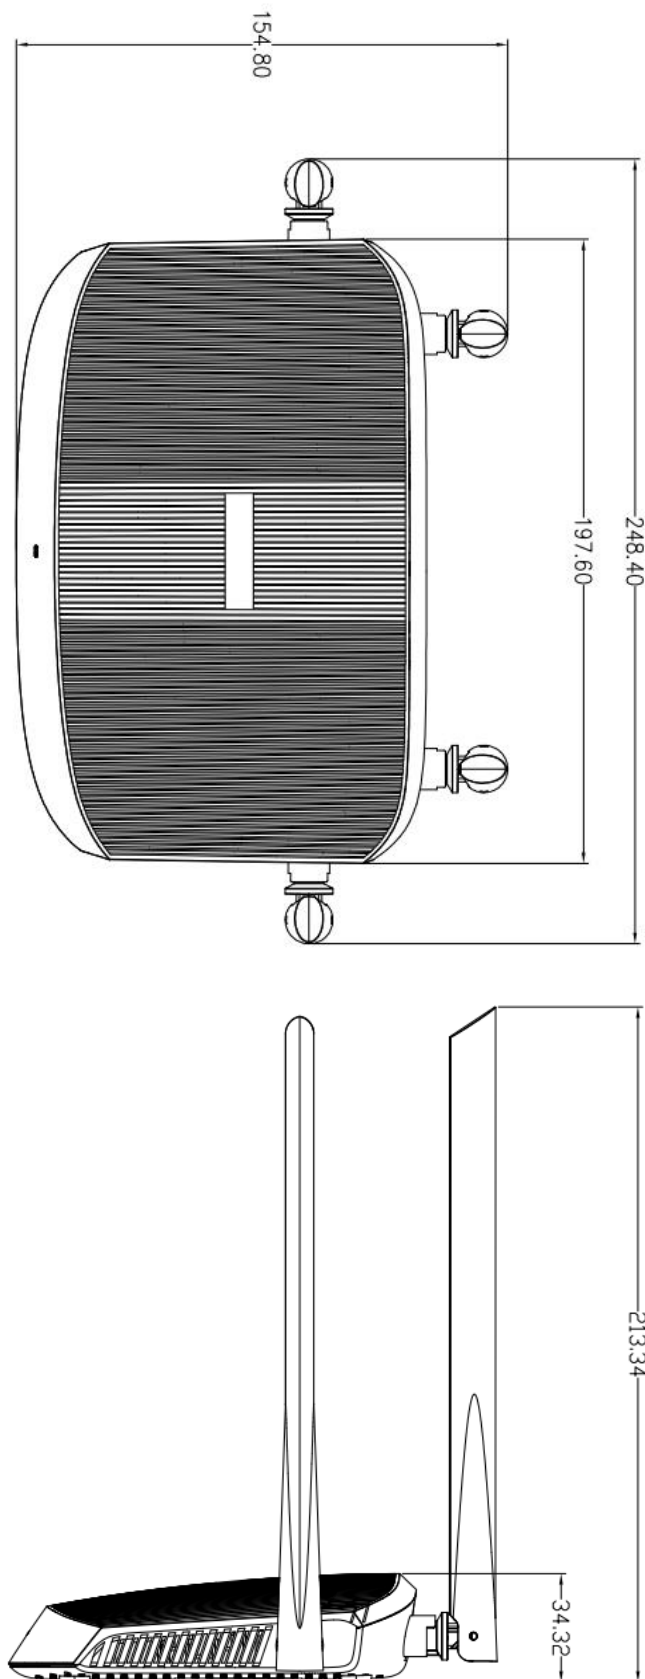

- Four 5-dBi external antennas
- Beamforming optimizes signal
- Dual band – Smart signal switching
- Broadband account synchronization

▪ Specification

Wireless Parameter	
Data Rate	≤ 1167 Mbps 2.4 GHz: 300 Mbps 5 GHz: 867 Mbps
Wireless Standard	IEEE 802.11/a/n/ac wave 2 @5GHz, IEEE 802.11b/g/n @2.4GHz
Working Frequency Band	2.4 GHz, 5 GHz
Transmitting Power	CE: <20 dBm(2.4G) <23 dBm(5G)
Wireless Performance	MU-MIMO supported Beamforming supported
Antenna	4 high external antennas
Operating Frequency	2.4 GHz: EU/2412-2472 MHz(CH1-CH13) 5 GHz: EU/5180-5240 MHz(CH36-CH48)
EIRP Power(Max.)	2.4 GHz: 19.86 dBm 5 GHz: 22.96 dBm
Hardware Parameter	
Network Interface	1*10/100Mbps WAN port 3*10/100Mbps LAN ports
LED Indicator	LED indicator
Reset	Reset button
Power Supply Method	9 VDC, 1 A power adapter power supply
Power Specifications	9 VDC, 1 A
Software Function	
Application function	Wireless Router Mode, Wireless Repeater Mode, Client + AP, WISP, and AP Mode supported DHCP Server supported Guest Network Configuration supported Signal Adjustment supported WiFi Schedule supported
Security Mode	WPA-PSK, WPA2-PSK, WPA and WPA2 supported
Upgrade	Web, App Update and Upgrade
System Log	System log
General	
Product Dimension (W × H × D)	248.40 mm × 154.80 mm × 213.34 mm (9.78" × 6.09" × 8.40")
Package Dimension (W × H × D)	306 mm × 290 mm × 59 mm (12.05" × 11.42" × 2.32")
Net Weight	0.222 kg (0.489 lb)

▪ **Available Model**

DS-3WR12C

▪ **Physical Interface**

▪ Dimension

Unit: mm

▪ Typical Application

Distributed by

HIKVISION®