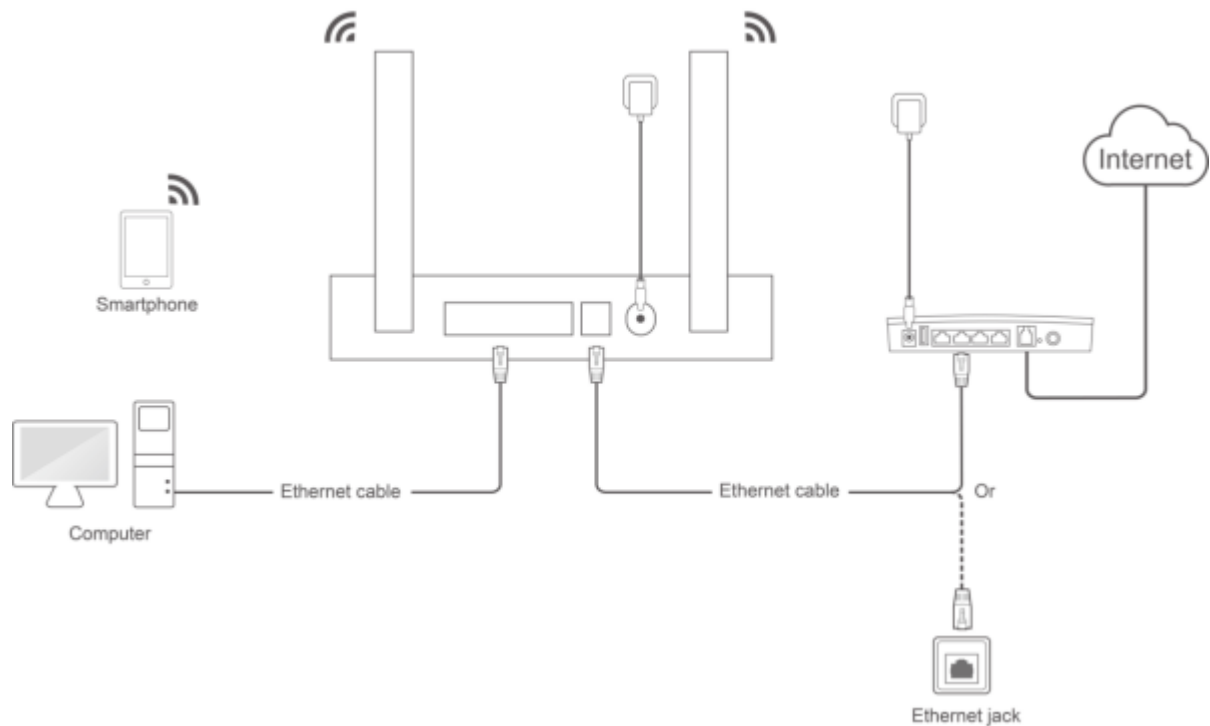

DS-3WR12C

1200M Dual Band Wi-Fi Router

DS-3WR12C is a dual band Wi-Fi router designed by Hikvision. You can easily deploy, monitor and expand your home Wi-Fi network anytime and anywhere. DS-3WR12C comes equipped with dual band coverage, which can offer a smooth online game and 4K video experience. Powered with beamforming technology, DS-3WR12C ensures excellent high-speed Wi-Fi coverage in every corner at home.

▪ **Available Model**

DS-3WR12C

▪ **Physical Interface**

▪ Dimension

Unit: mm

▪ Typical Application

Distributed by

HIKVISION®