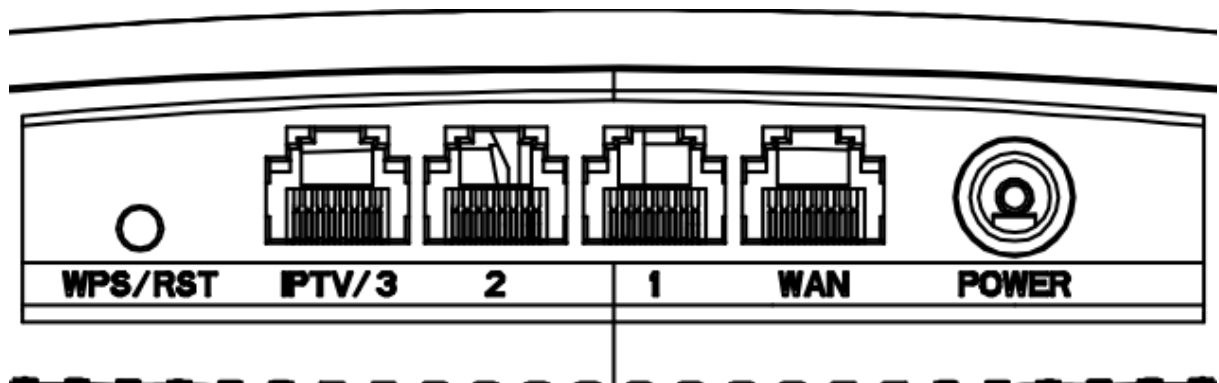

Packing List	Wireless Router x 1, Ethernet cable x 1, Quick installation guide x 1
Packing Method	Single pack
Working Temperature	0 °C to 40 °C (32 °F to 104 °F)
Working Humidity	10% to 90% RH non-condensing
Storage Temperature	-40 °C to 70 °C (-40 °F to 158 °F)
Storage Humidity	5% to 90% RH non-condensing
Installation Mode	Desktop installation
Max. Power Consumption	≤ 9 W

▪ **Available Model**

DS-3WR12C

▪ **Physical Interface**