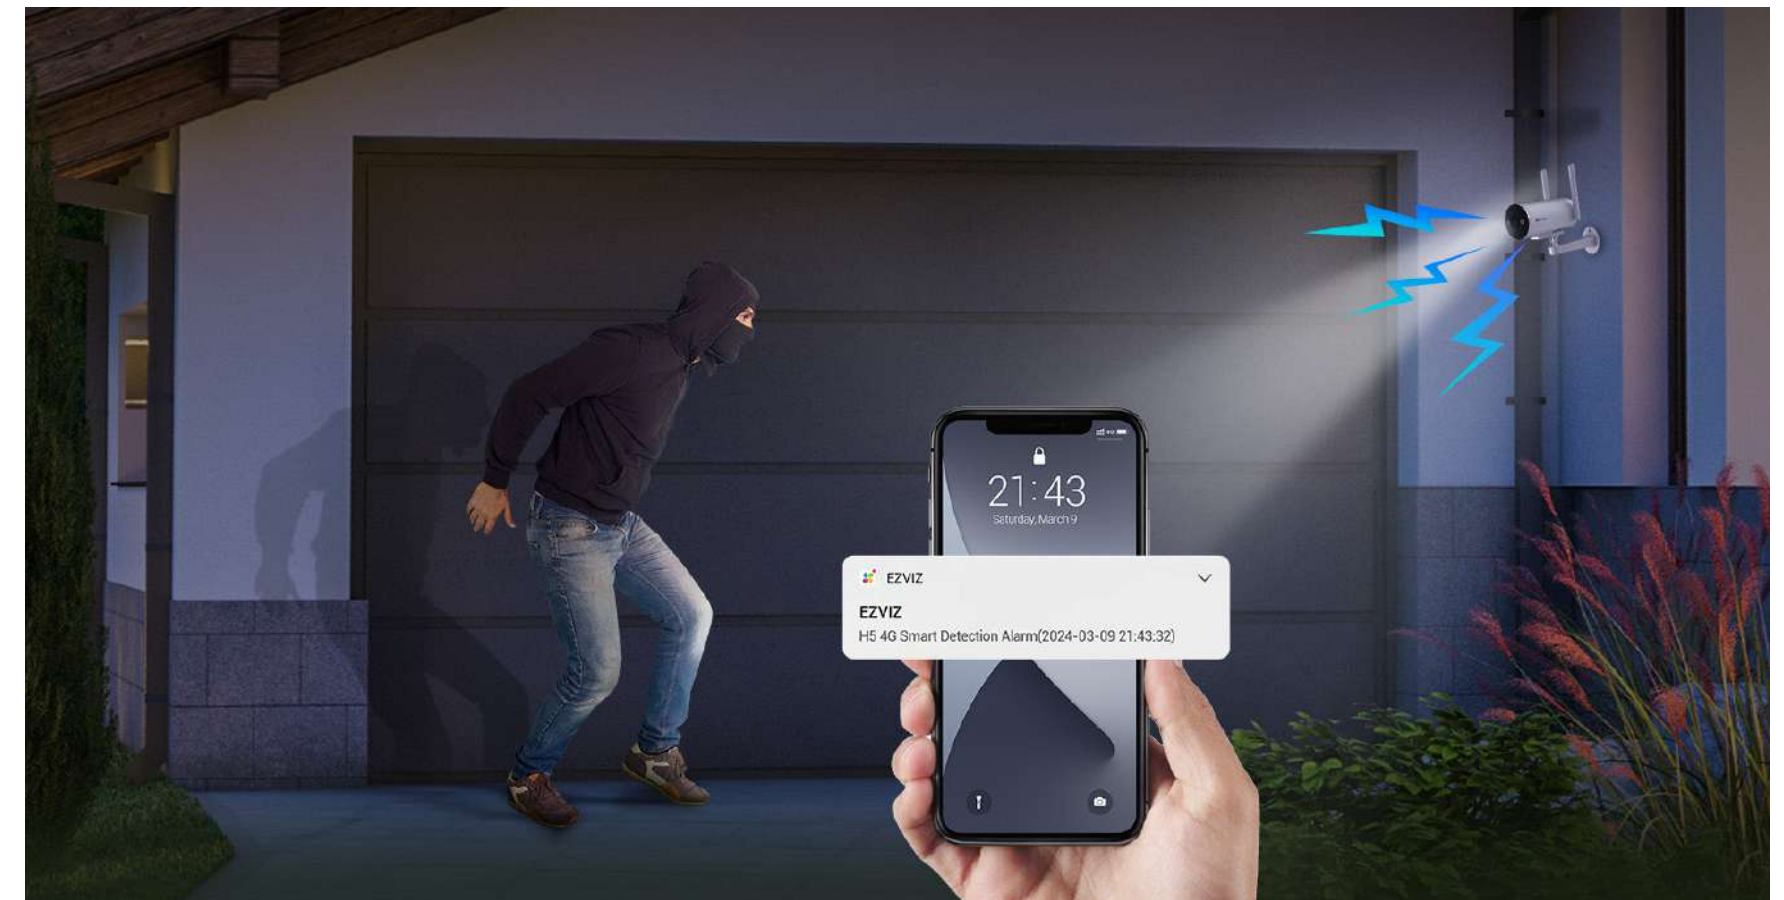

# Advanced detection for enhanced peace-of-mind

The on-device AI algorithm enables the camera to detect walking people and running vehicles, greatly reducing false alerts triggered by natural environments such as moving trees or insects. It promptly notifies you if a person enters your monitored area or a vehicle is parked there.

AI-Powered Human /  
Vehicle Shape Detection

Customizable  
Detection Zone

FREE

No Subscription Fee

## Adjustable sound and light alarm

The camera offers an additional level of security with its active defense function. When it notices intruders, it triggers a powerful siren and flashes at them with two spotlights<sup>2</sup> to warn them on the spot. What's more, users can flexibly adjust the sound and light alarm settings to suit their preferences.